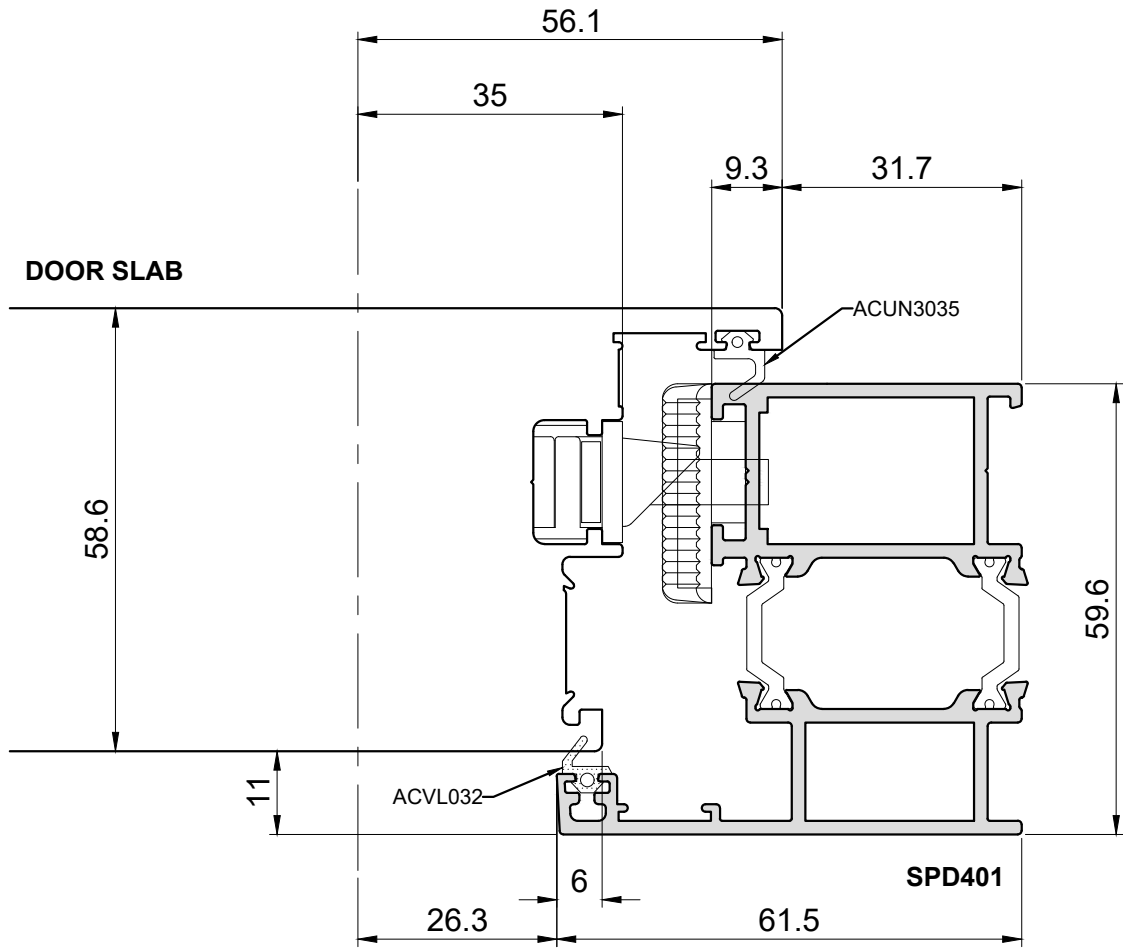

DRAWN BY	JW	DESCRIPTION	COPYRIGHT SMART SYSTEMS LTD.
DATE	02/05/2023	Signature Range Doors OPEN IN - HINGE JAMB	
SCALE	NTS		

DRAWN BY	JW	DESCRIPTION	COPYRIGHT SMART SYSTEMS LTD.
DATE	02/05/2023	Signature Range Doors OPEN IN - LOCK JAMB	
SCALE	NTS		

DRAWN BY	JW	DESCRIPTION Signature Range Doors OPEN IN - HEAD	COPYRIGHT SMART SYSTEMS LTD.
DATE	02/05/2023		
SCALE	NTS		

DRAWN BY	JW	DESCRIPTION	COPYRIGHT SMART SYSTEMS LTD.
DATE	02/05/2023	Signature Range Doors OPEN IN - LOW THRESHOLD	
SCALE	NTS		

DRAWN BY	JW	DESCRIPTION	COPYRIGHT SMART SYSTEMS LTD.
DATE	02/05/2023	Signature Range Doors OPEN IN - THRESHOLD	
SCALE	NTS		

DRAWN BY	JW	DESCRIPTION Signature Range Doors OPEN OUT - HINGE JAMB	COPYRIGHT SMART SYSTEMS LTD.
DATE	02/05/2023		
SCALE	NTS		