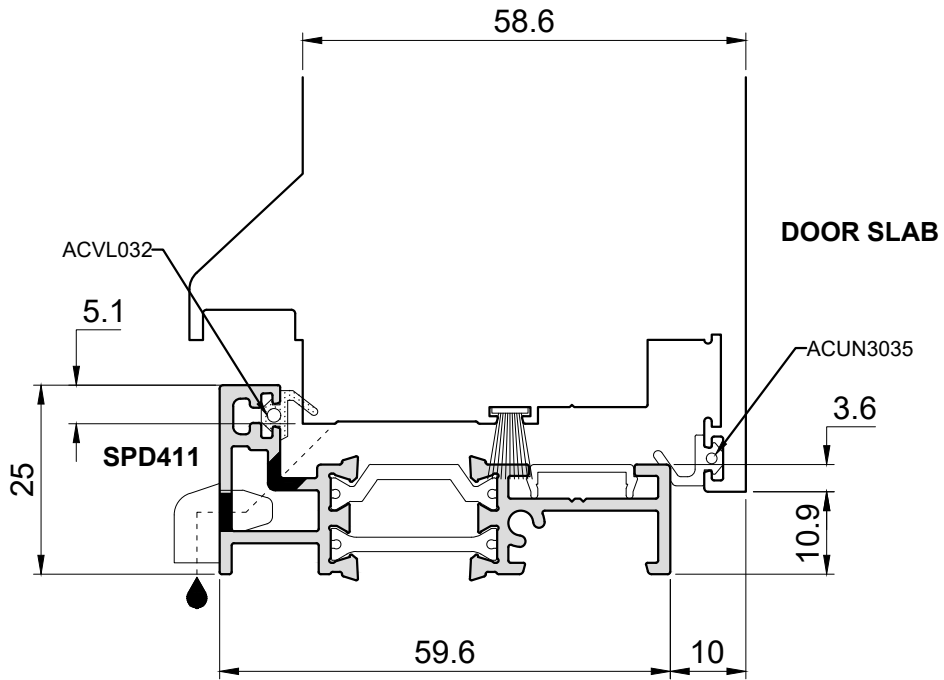

DRAWN BY	JW	DESCRIPTION	COPYRIGHT SMART SYSTEMS LTD.
DATE	02/05/2023	Signature Range Doors OPEN IN - HINGE JAMB	
SCALE	NTS		

DRAWN BY	JW	DESCRIPTION	COPYRIGHT SMART SYSTEMS LTD.
DATE	02/05/2023	Signature Range Doors OPEN IN - LOCK JAMB	
SCALE	NTS		

DRAWN BY	JW	DESCRIPTION Signature Range Doors OPEN IN - HEAD	COPYRIGHT SMART SYSTEMS LTD.
DATE	02/05/2023		
SCALE	NTS		

DRAWN BY	JW	DESCRIPTION	COPYRIGHT SMART SYSTEMS LTD.
DATE	02/05/2023	Signature Range Doors OPEN IN - LOW THRESHOLD	
SCALE	NTS		

DRAWN BY	JW	DESCRIPTION	COPYRIGHT SMART SYSTEMS LTD.
DATE	02/05/2023	Signature Range Doors OPEN IN - THRESHOLD	
SCALE	NTS		

DRAWN BY	JW	DESCRIPTION Signature Range Doors OPEN OUT - HINGE JAMB	COPYRIGHT SMART SYSTEMS LTD.
DATE	02/05/2023		
SCALE	NTS		