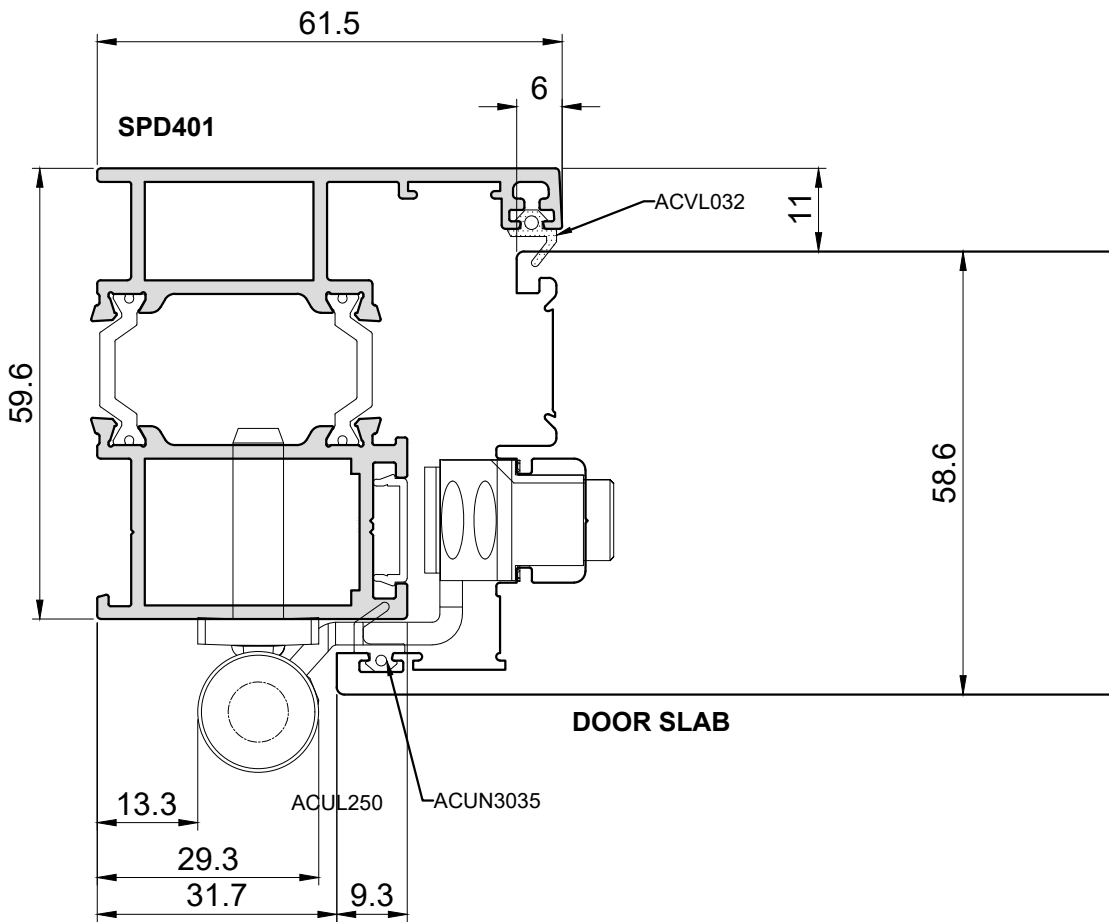

DRAWN BY	JW	DESCRIPTION	COPYRIGHT SMART SYSTEMS LTD.
DATE	02/05/2023	Signature Range Doors OPEN IN - HINGE JAMB	
SCALE	NTS		

DRAWN BY	JW	DESCRIPTION	COPYRIGHT SMART SYSTEMS LTD.
DATE	02/05/2023	Signature Range Doors OPEN IN - LOCK JAMB	
SCALE	NTS		

DRAWN BY	JW	DESCRIPTION Signature Range Doors OPEN IN - HEAD	COPYRIGHT SMART SYSTEMS LTD.
DATE	02/05/2023		
SCALE	NTS		

DRAWN BY	JW	DESCRIPTION	COPYRIGHT SMART SYSTEMS LTD.
DATE	02/05/2023	Signature Range Doors OPEN IN - LOW THRESHOLD	
SCALE	NTS		

DRAWN BY	JW	DESCRIPTION	COPYRIGHT SMART SYSTEMS LTD.
DATE	02/05/2023	Signature Range Doors OPEN IN - THRESHOLD	
SCALE	NTS		

DRAWN BY	JW	DESCRIPTION Signature Range Doors OPEN OUT - HINGE JAMB	COPYRIGHT SMART SYSTEMS LTD.
DATE	02/05/2023		
SCALE	NTS		