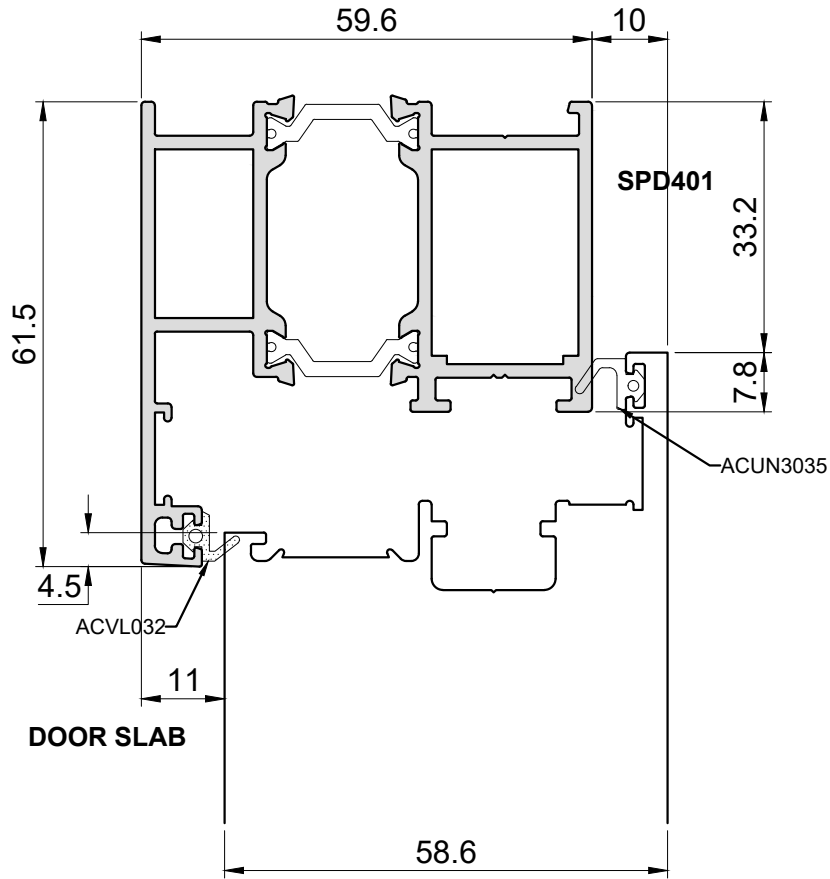

DRAWN BY	JW	DESCRIPTION	COPYRIGHT SMART SYSTEMS LTD.
DATE	02/05/2023	Signature Range Doors OPEN IN - HINGE JAMB	
SCALE	NTS		

DRAWN BY	JW	DESCRIPTION	COPYRIGHT SMART SYSTEMS LTD.
DATE	02/05/2023	Signature Range Doors OPEN IN - LOCK JAMB	
SCALE	NTS		

DRAWN BY	JW	DESCRIPTION Signature Range Doors OPEN IN - HEAD	COPYRIGHT SMART SYSTEMS LTD.
DATE	02/05/2023		
SCALE	NTS		

DRAWN BY	JW	DESCRIPTION	COPYRIGHT SMART SYSTEMS LTD.
DATE	02/05/2023	Signature Range Doors OPEN IN - LOW THRESHOLD	
SCALE	NTS		