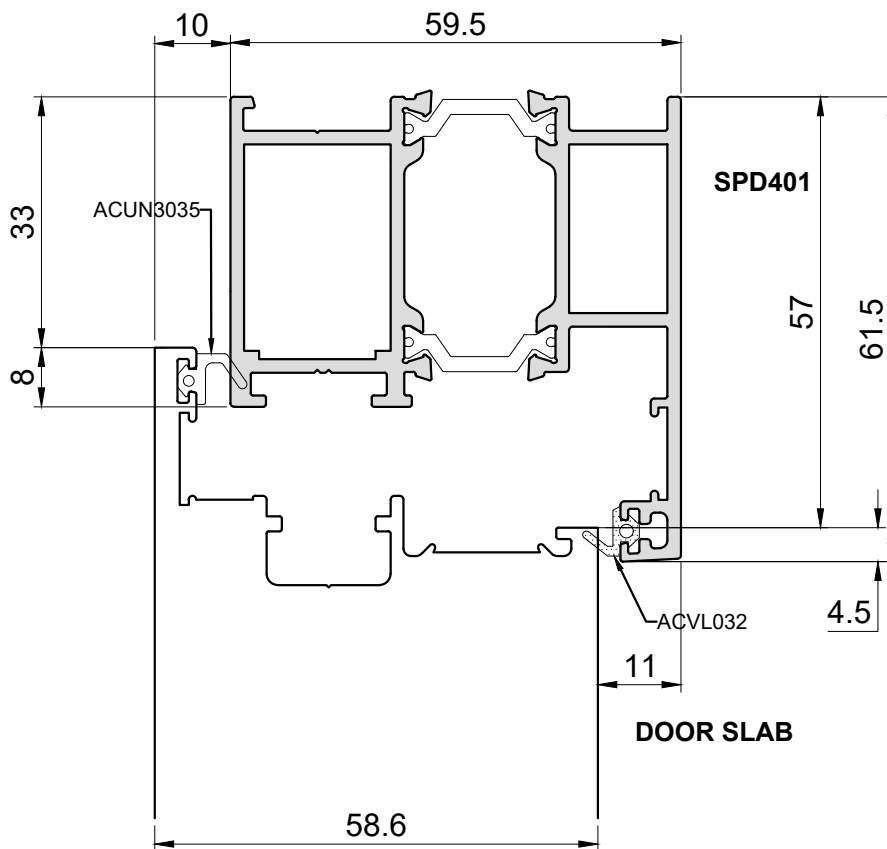

DRAWN BY	JW	DESCRIPTION Signature Range Doors OPEN IN - HEAD	COPYRIGHT SMART SYSTEMS LTD.
DATE	02/05/2023		
SCALE	NTS		

DRAWN BY	JW	DESCRIPTION	COPYRIGHT SMART SYSTEMS LTD.
DATE	02/05/2023	Signature Range Doors OPEN IN - LOW THRESHOLD	
SCALE	NTS		

DRAWN BY	JW	DESCRIPTION	COPYRIGHT SMART SYSTEMS LTD.
DATE	02/05/2023	Signature Range Doors OPEN IN - THRESHOLD	
SCALE	NTS		

DRAWN BY	JW	DESCRIPTION Signature Range Doors OPEN OUT - HINGE JAMB	COPYRIGHT SMART SYSTEMS LTD.
DATE	02/05/2023		
SCALE	NTS		

DRAWN BY	JW	DESCRIPTION	COPYRIGHT SMART SYSTEMS LTD.
DATE	02/05/2023	Signature Range Doors OPEN OUT - LOCK JAMB	
SCALE	NTS		

DRAWN BY	JW	DESCRIPTION	COPYRIGHT SMART SYSTEMS LTD.
DATE	02/05/2023	Signature Range Doors OPEN OUT - HEAD	
SCALE	NTS		