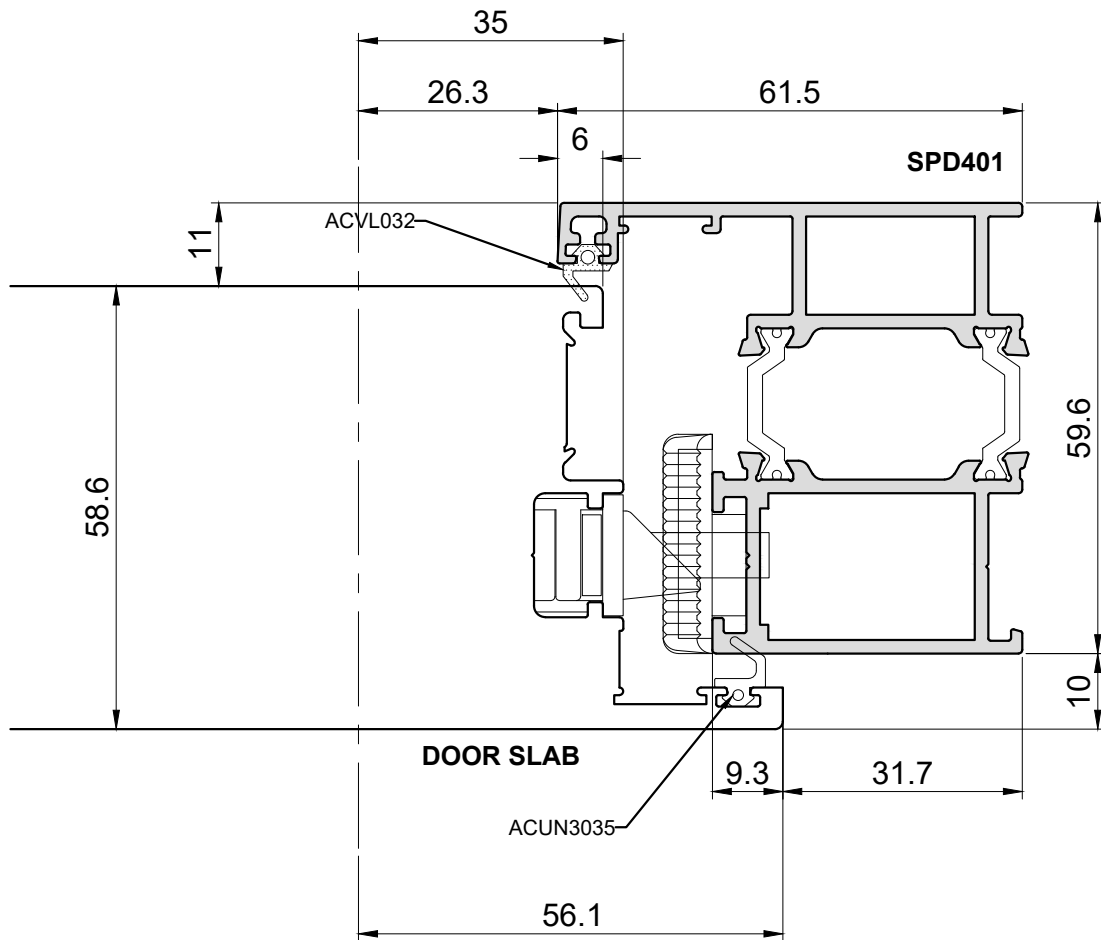

DRAWN BY	JW	DESCRIPTION Signature Range Doors OPEN IN - HEAD	COPYRIGHT SMART SYSTEMS LTD.
DATE	02/05/2023		
SCALE	NTS		

DRAWN BY	JW	DESCRIPTION	COPYRIGHT SMART SYSTEMS LTD.
DATE	02/05/2023	Signature Range Doors OPEN IN - LOW THRESHOLD	
SCALE	NTS		

DRAWN BY	JW	DESCRIPTION	COPYRIGHT SMART SYSTEMS LTD.
DATE	02/05/2023	Signature Range Doors OPEN IN - THRESHOLD	
SCALE	NTS		

DRAWN BY	JW	DESCRIPTION Signature Range Doors OPEN OUT - HINGE JAMB	COPYRIGHT SMART SYSTEMS LTD.
DATE	02/05/2023		
SCALE	NTS		

DRAWN BY	JW	DESCRIPTION	COPYRIGHT SMART SYSTEMS LTD.
DATE	02/05/2023	Signature Range Doors OPEN OUT - LOCK JAMB	
SCALE	NTS		

DRAWN BY	JW	DESCRIPTION	COPYRIGHT SMART SYSTEMS LTD.
DATE	02/05/2023	Signature Range Doors OPEN OUT - HEAD	
SCALE	NTS		