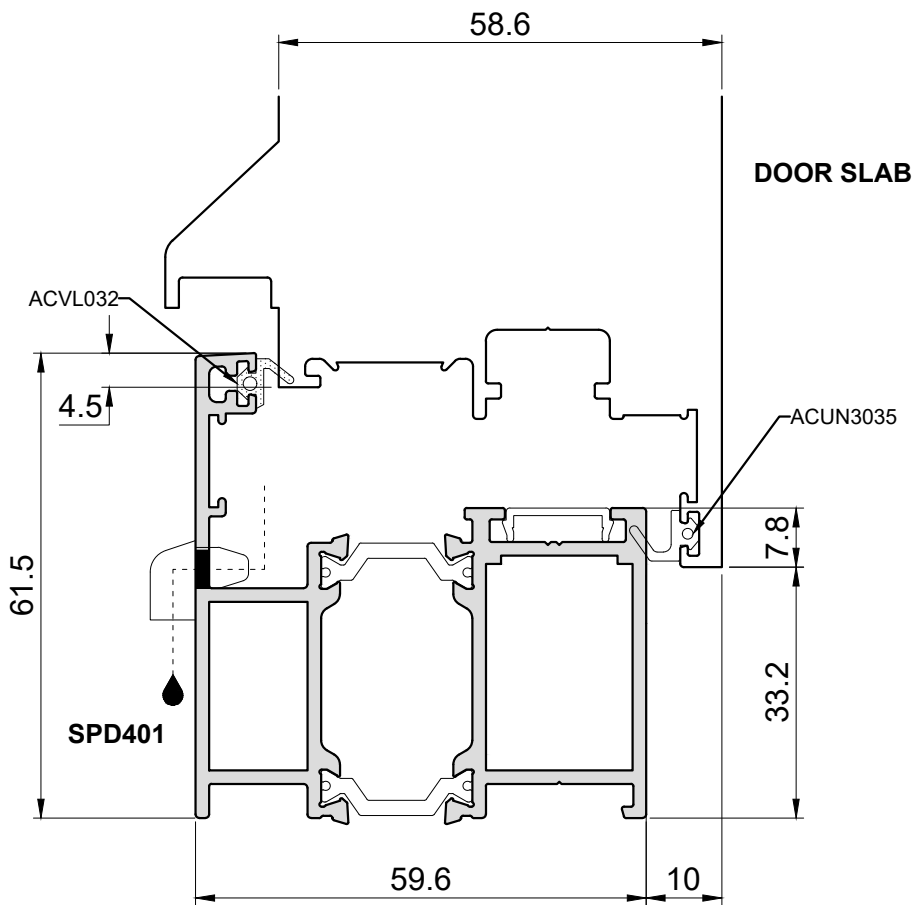

DRAWN BY	JW	DESCRIPTION	COPYRIGHT SMART SYSTEMS LTD.
DATE	02/05/2023	Signature Range Doors OPEN IN - HINGE JAMB	
SCALE	NTS		

DRAWN BY	JW	DESCRIPTION	COPYRIGHT SMART SYSTEMS LTD.
DATE	02/05/2023	Signature Range Doors OPEN IN - LOCK JAMB	
SCALE	NTS		

DRAWN BY	JW	DESCRIPTION Signature Range Doors OPEN IN - HEAD	COPYRIGHT SMART SYSTEMS LTD.
DATE	02/05/2023		
SCALE	NTS		

DRAWN BY	JW	DESCRIPTION	COPYRIGHT SMART SYSTEMS LTD.
DATE	02/05/2023	Signature Range Doors OPEN IN - LOW THRESHOLD	
SCALE	NTS		