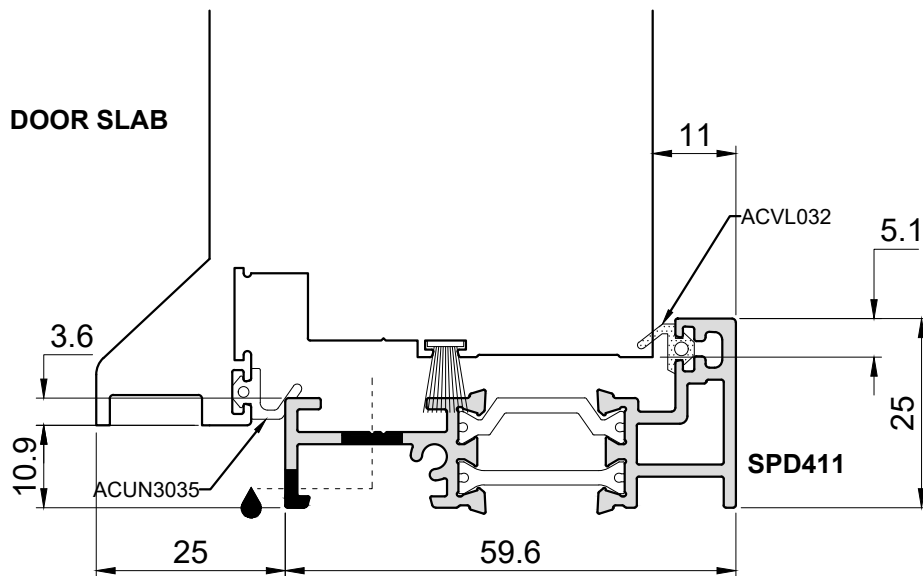

DRAWN BY	JW	DESCRIPTION	COPYRIGHT SMART SYSTEMS LTD.
DATE	02/05/2023	Signature Range Doors OPEN IN - THRESHOLD	
SCALE	NTS		

DRAWN BY	JW	DESCRIPTION Signature Range Doors OPEN OUT - HINGE JAMB	COPYRIGHT SMART SYSTEMS LTD.
DATE	02/05/2023		
SCALE	NTS		

DRAWN BY	JW	DESCRIPTION	COPYRIGHT SMART SYSTEMS LTD.
DATE	02/05/2023	Signature Range Doors OPEN OUT - LOCK JAMB	
SCALE	NTS		

DRAWN BY	JW	DESCRIPTION	COPYRIGHT SMART SYSTEMS LTD.
DATE	02/05/2023	Signature Range Doors OPEN OUT - HEAD	
SCALE	NTS		