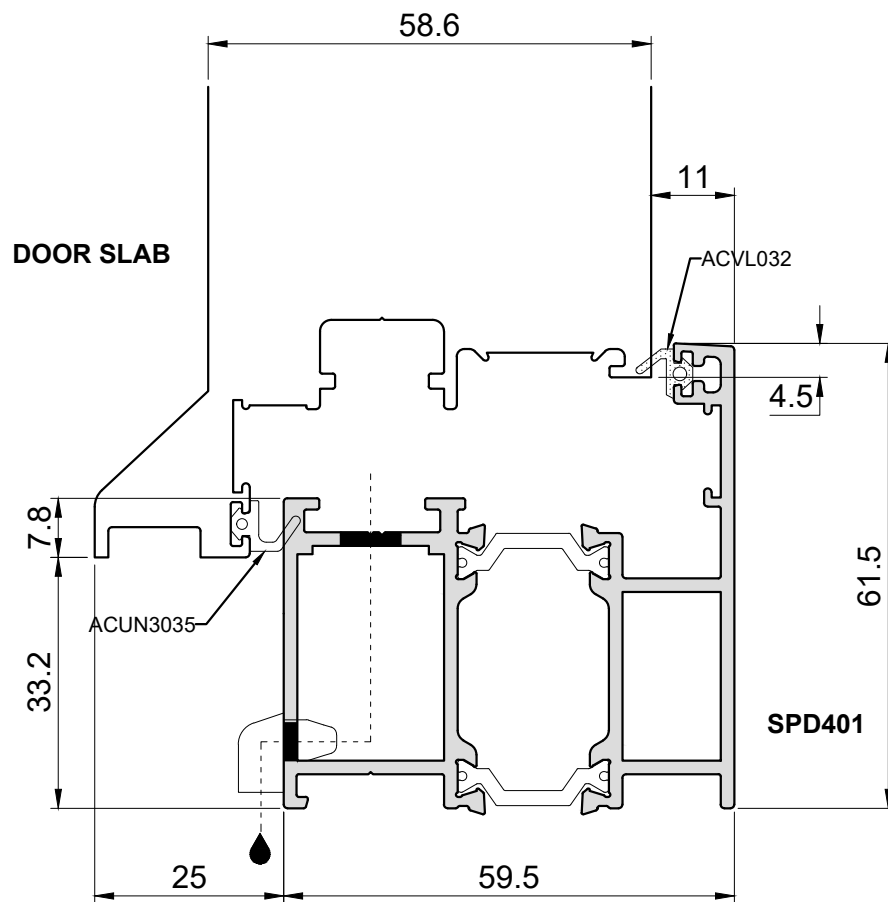

DRAWN BY	JW	DESCRIPTION	COPYRIGHT SMART SYSTEMS LTD.
DATE	02/05/2023	Signature Range Doors OPEN OUT - THRESHOLD	
SCALE	NTS