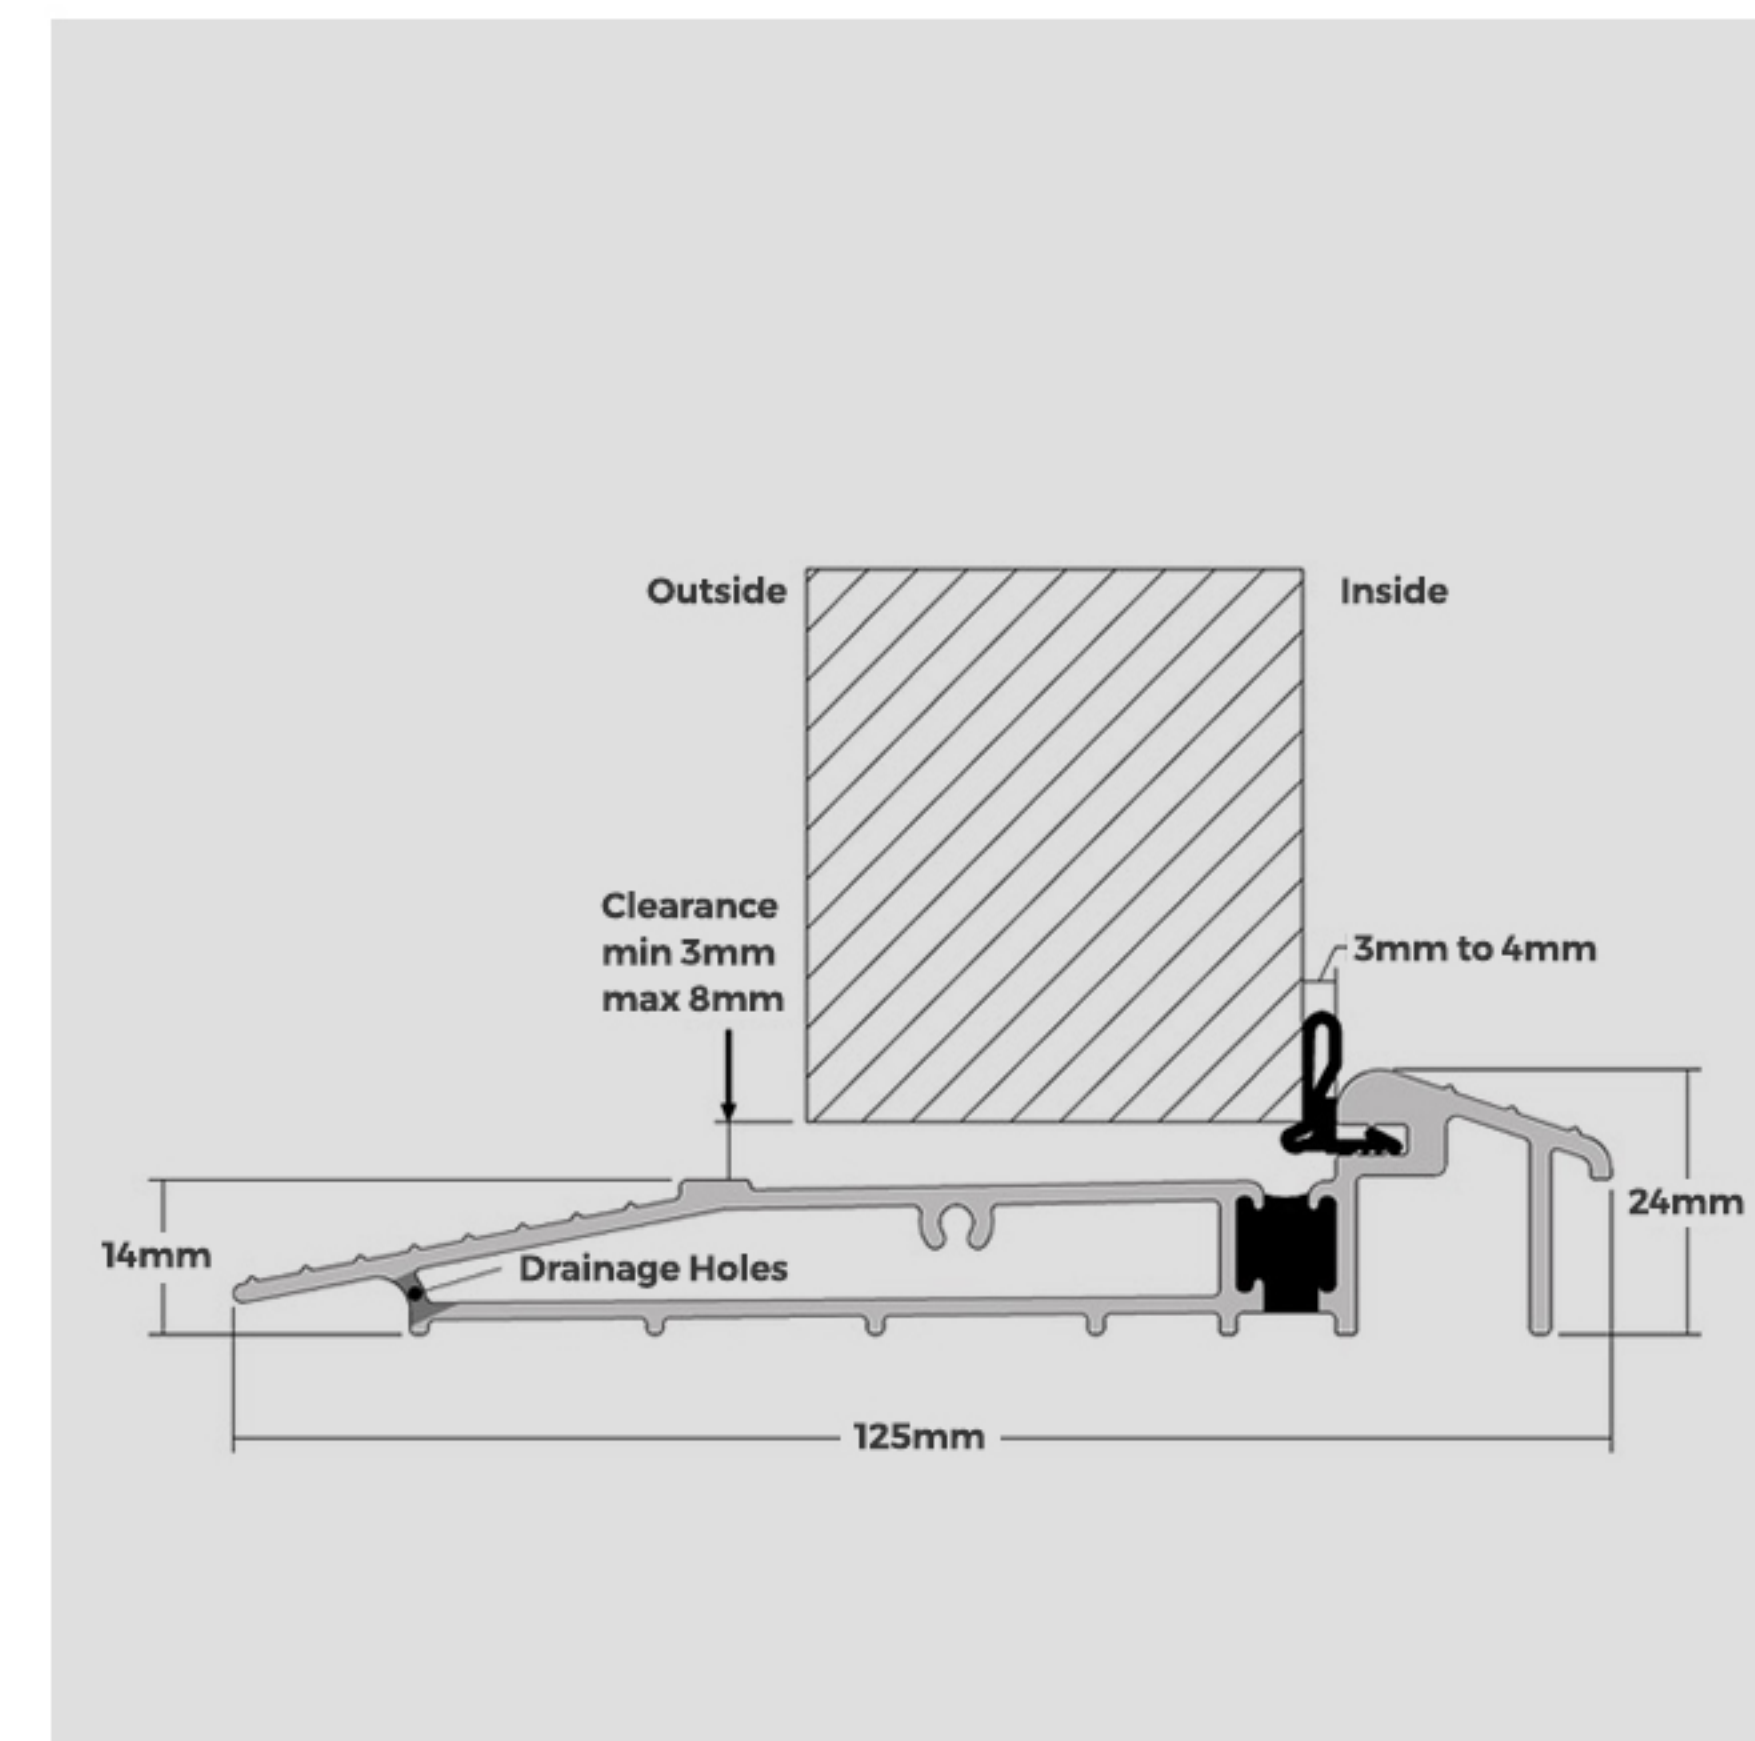

This is a cross section of the AM3-70 threshold, on a 180mm cill.

This is an AM3 threshold, not to be confused with the AM3-70

This is a cross section of the AM3 threshold, notice the ramped side.

This is an AM5EX Threshold, mobility certified, however unless a legal requirement we would not recommend it as due to the design the drainage can be poor. Notice the low ramped entrance

This threshold can only open outwards, and can't sit on a sill.

Threshold and Cill Guide

Threshold

AM3 (Available in silver and gold)

AM3-70

AM5EX (Mobility threshold) (Opens out)

Outerframe

67mm Outerframe

53mm Outerframe

Cill and threshold combinations

AM3-70 on 150mm Cill

Low PVC Threshold on 150mm Cill

Standard Threshold on 150mm Cill