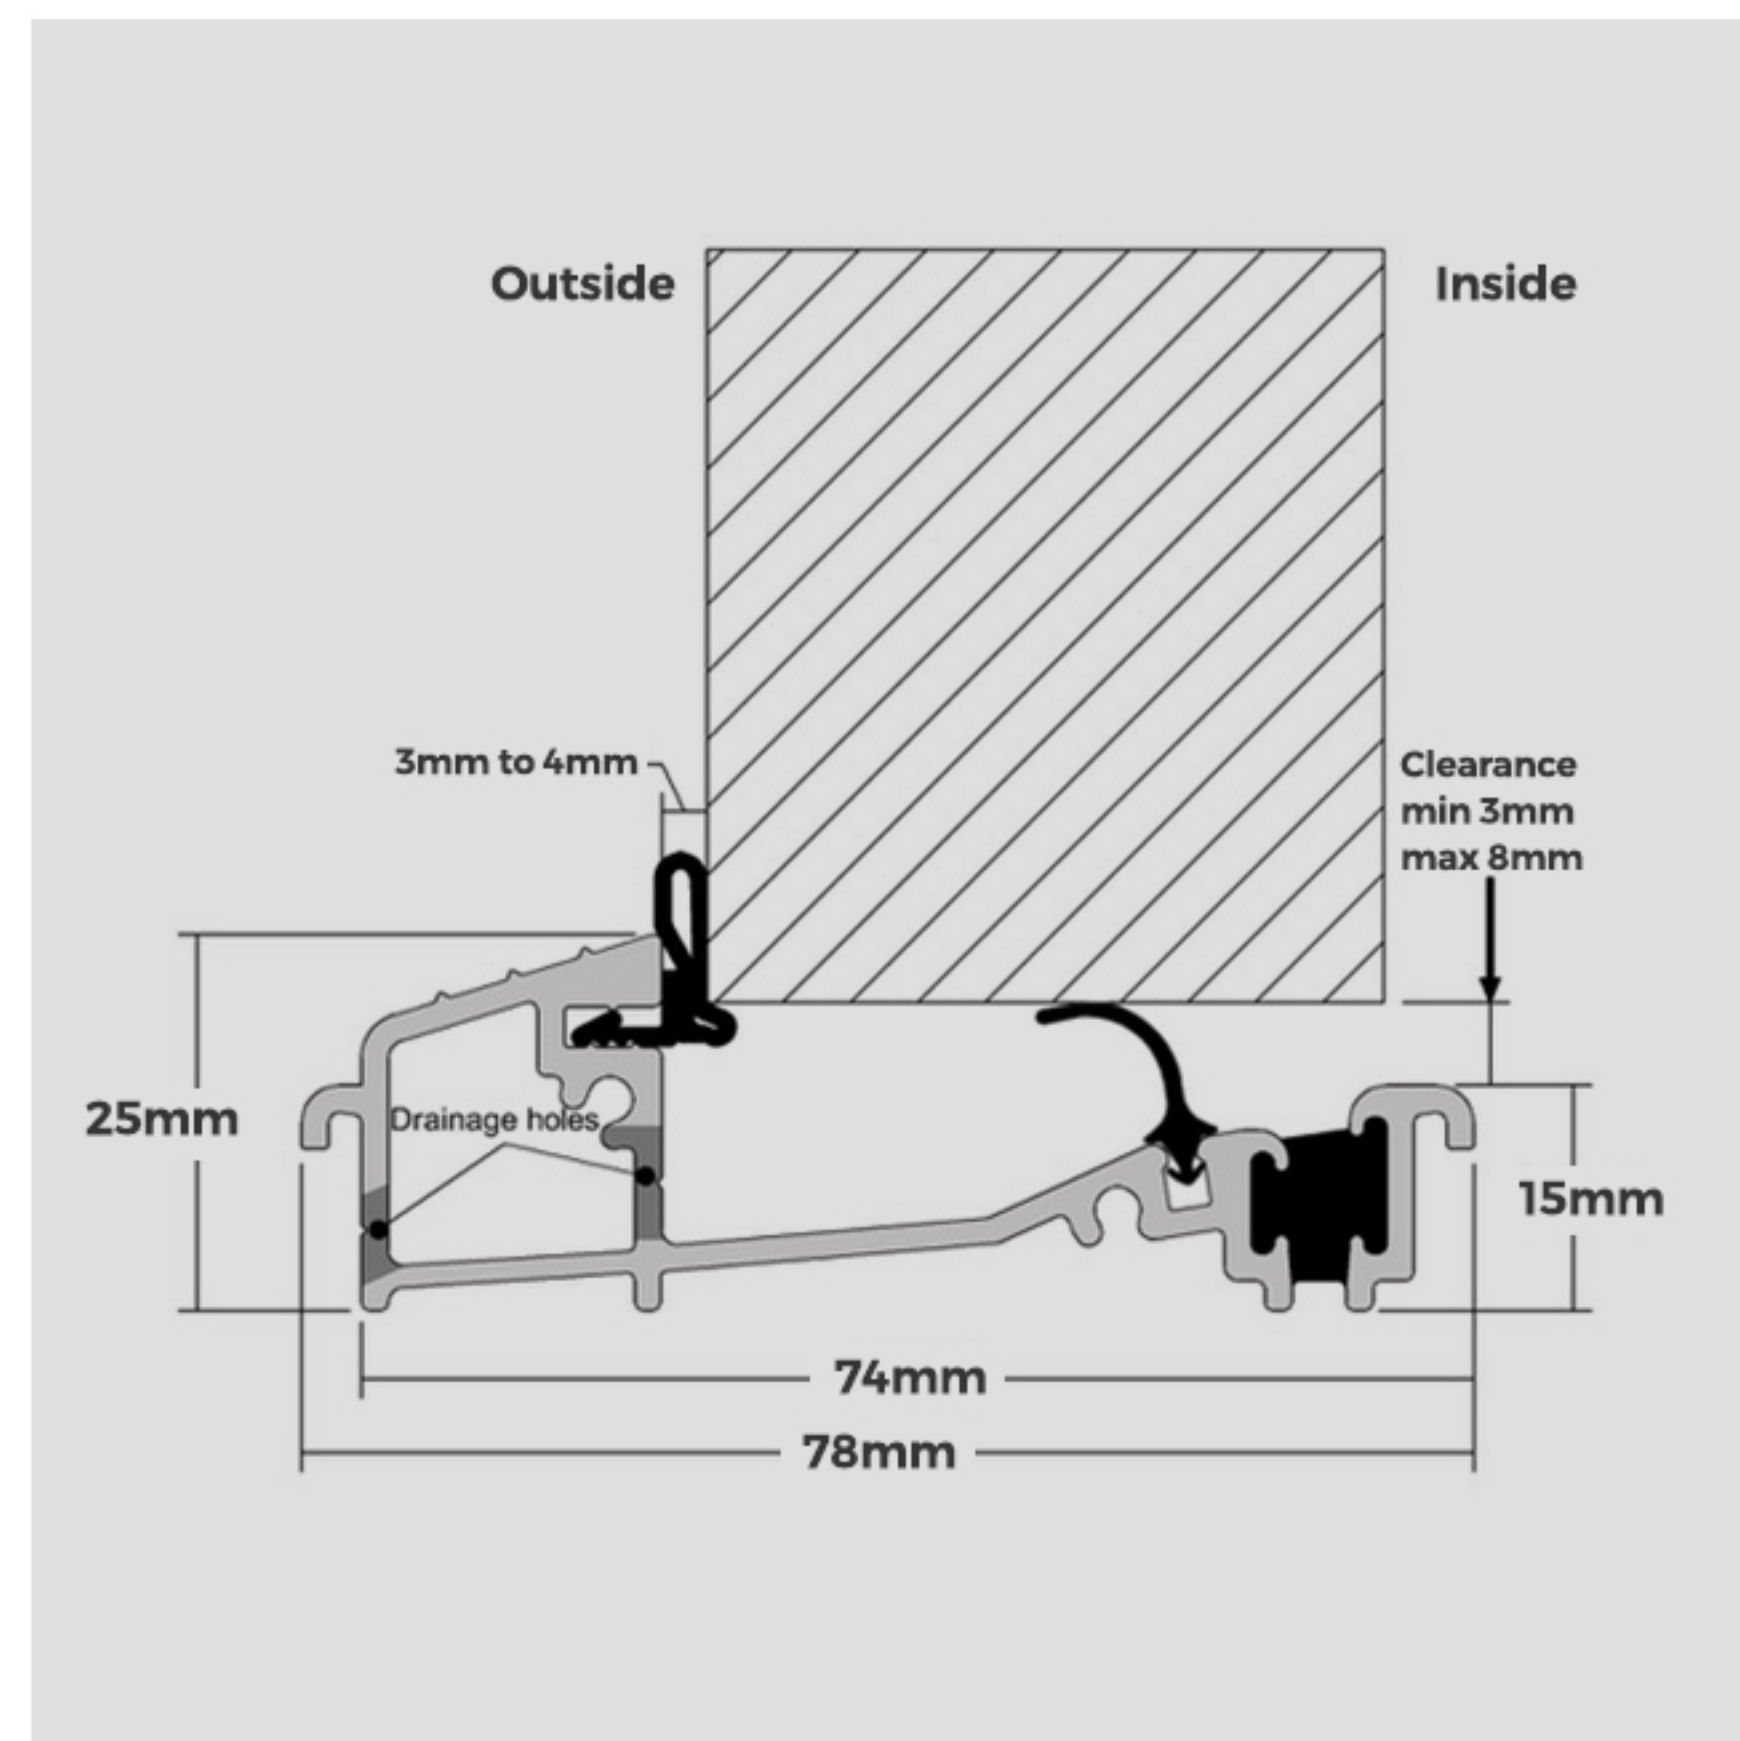

This is a standard threshold, C70

This is a Low PVC threshold, C70

Notice the difference in internal height

Low PVC threshold C70 profile

Cross section of the Low PVC threshold

This is a cross section of the low PVC threshold, C70, on a 180mm cill.

This is a cross section of the low PVC threshold, C70, on an 85mm cill.

This image, (of a low PVC threshold on an 85mm cill), demonstrates the additional height the cill creates, and how they fit together.

This is a cross section of the AM3-70 threshold, on a 180mm cill.

This is an AM3 threshold, not to be confused with the AM3-70

This is a cross section of the AM3 threshold, notice the ramped side.

This is an AM5EX Threshold, mobility certified, however unless a legal requirement we would not recommend it as due to the design the drainage can be poor. Notice the low ramped entrance

This threshold can only open outwards, and can't sit on a sill.

Threshold and Cill Guide

Threshold

AM3 (Available in silver and gold)

AM3-70

AM5EX (Mobility threshold) (Opens out)

Outerframe

67mm Outerframe