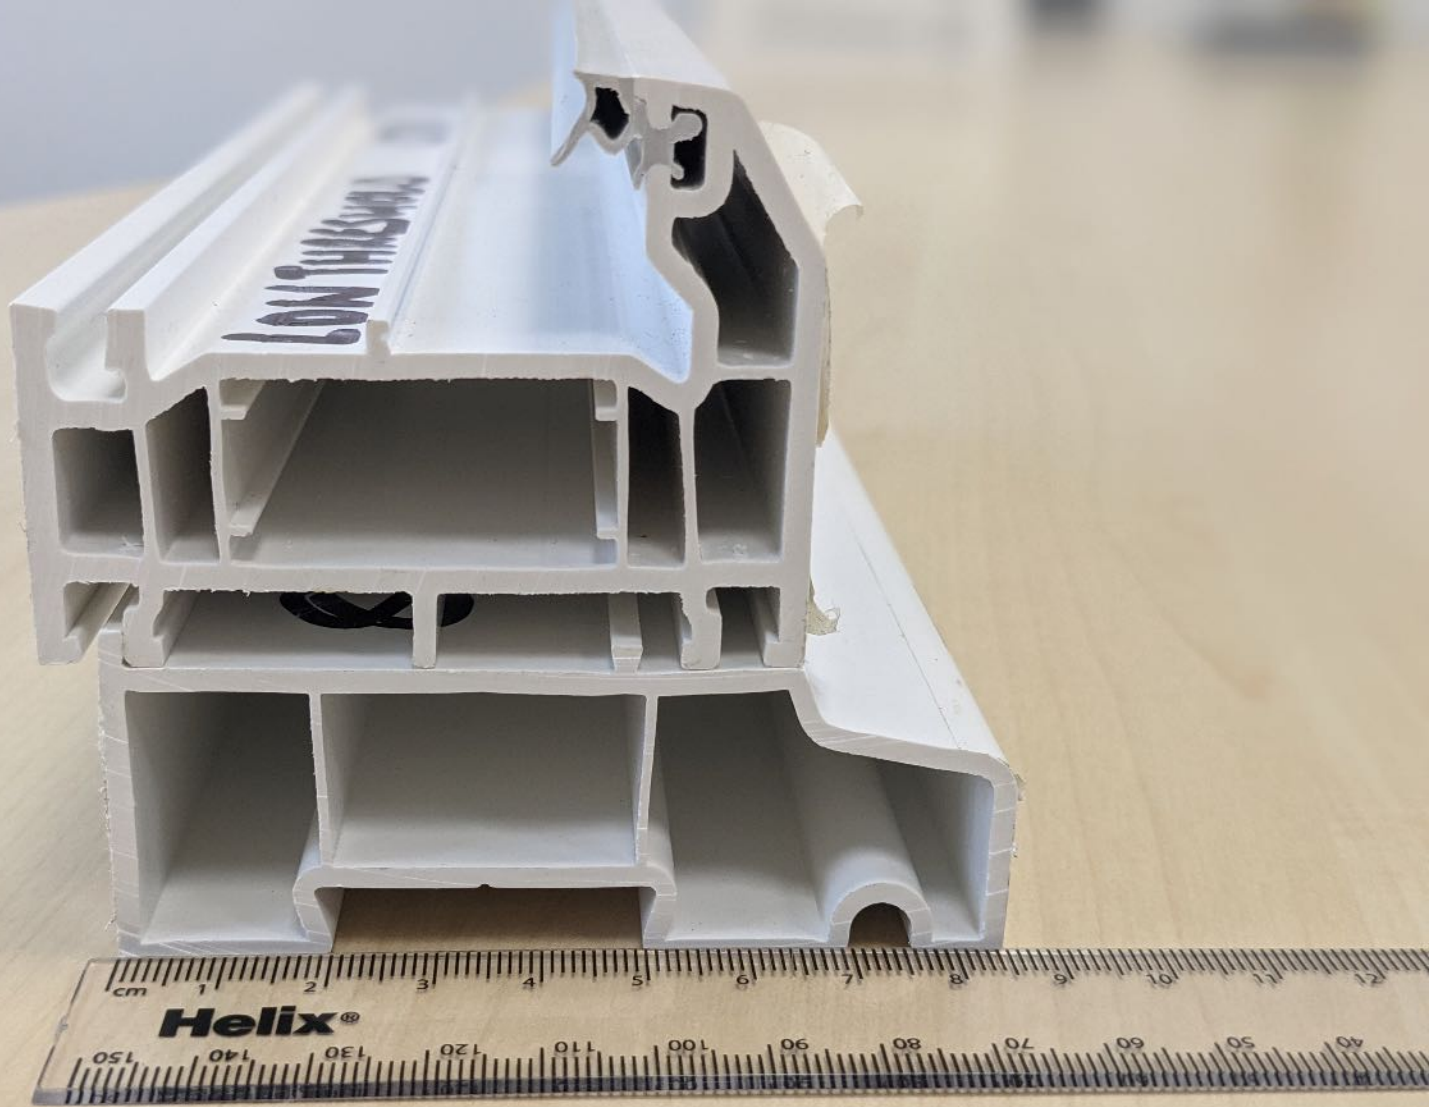

Cross section view of the Standard threshold, C70 profile

This is a C70 threshold

This is an O70 threshold

Notice the difference on the profile

This is the Standard threshold, O70 profile

This is a cross section of the O70 standard threshold

This is a standard threshold, C70

This is a Low PVC threshold, C70

Notice the difference in internal height

Low PVC threshold C70 profile

Cross section of the Low PVC threshold

This is a cross section of the low PVC threshold, C70, on a 180mm cill.

This is a cross section of the low PVC threshold, C70, on an 85mm cill.

This image, (of a low PVC threshold on an 85mm cill), demonstrates the additional height the cill creates, and how they fit together.

This is a cross section of the AM3-70 threshold, on a 180mm cill.

This is an AM3 threshold, not to be confused with the AM3-70

This is a cross section of the AM3 threshold, notice the ramped side.

This is an AM5EX Threshold, mobility certified, however unless a legal requirement we would not recommend it as due to the design the drainage can be poor. Notice the low ramped entrance