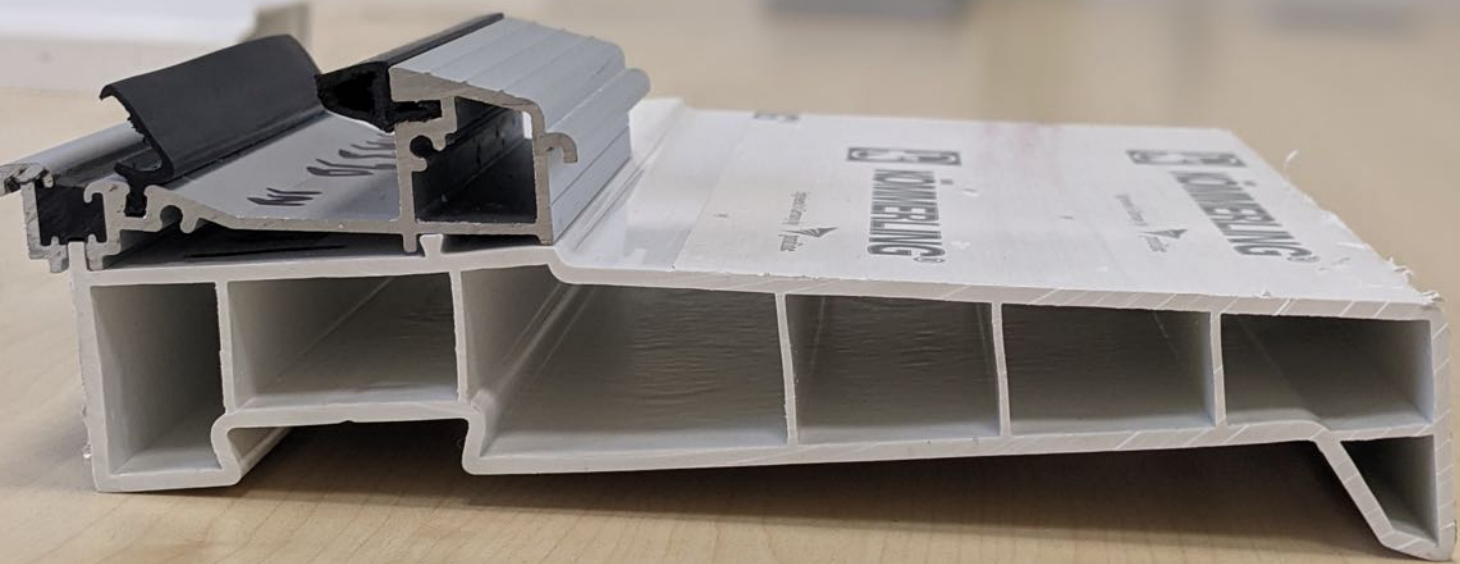

The following document contains images of Solidor thresholds, in various positions with annotation.

For dimensions of the threshold, please review the sill + threshold guide in the knowledge base.

This is a Solidor Standard threshold,
C70 profile

This is a standard threshold, C70

This is a Low PVC threshold, C70

Notice the difference in internal height

Low PVC threshold C70 profile

Cross section of the Low PVC threshold

This is a cross section of the low PVC threshold, C70, on a 180mm cill.

This is a cross section of the low PVC threshold, C70, on an 85mm cill.

This image, (of a low PVC threshold on an 85mm cill), demonstrates the additional height the cill creates, and how they fit together.

This is a cross section of the AM3-70 threshold, on a 180mm cill.

This is an AM3 threshold, not to be confused with the AM3-70

This is a cross section of the AM3 threshold, notice the ramped side.

This is an AM5EX Threshold, mobility certified, however unless a legal requirement we would not recommend it as due to the design the drainage can be poor. Notice the low ramped entrance