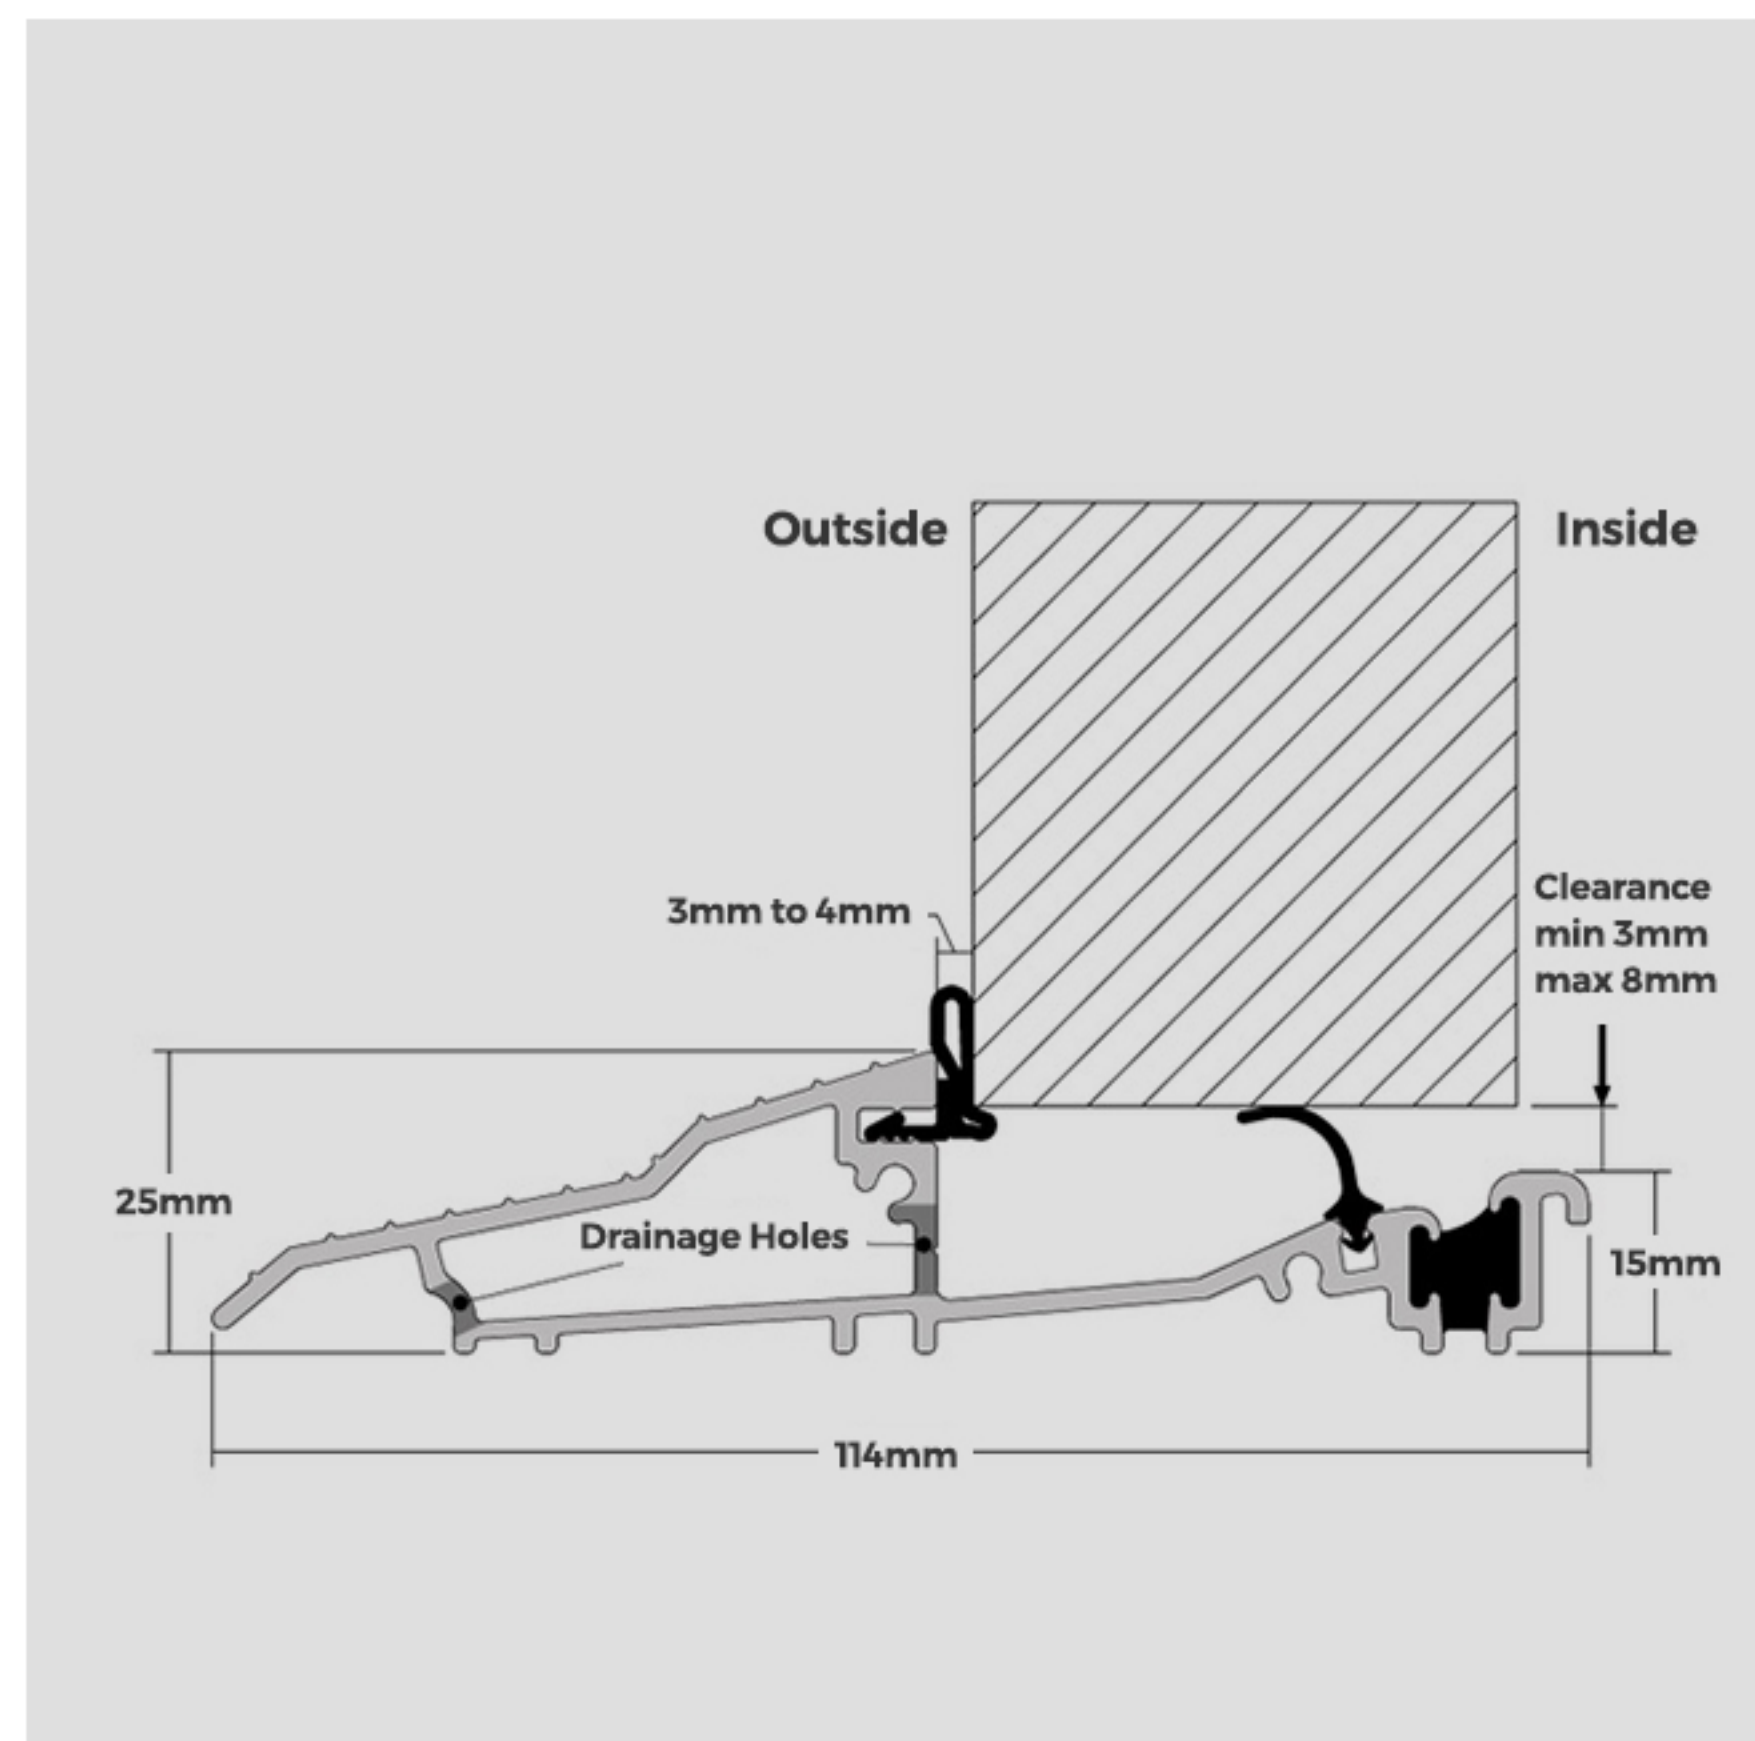

This is a standard threshold, C70

This is a Low PVC threshold, C70

Notice the difference in internal height

Low PVC threshold C70 profile

Cross section of the Low PVC threshold

This is a cross section of the low PVC threshold, C70, on a 180mm cill.

This is a cross section of the low PVC threshold, C70, on an 85mm cill.

This image, (of a low PVC threshold on an 85mm cill), demonstrates the additional height the cill creates, and how they fit together.

This is a cross section of the AM3-70 threshold, on a 180mm cill.

This is an AM3 threshold, not to be confused with the AM3-70

This is a cross section of the AM3 threshold, notice the ramped side.

This is an AM5EX Threshold, mobility certified, however unless a legal requirement we would not recommend it as due to the design the drainage can be poor. Notice the low ramped entrance

This threshold can only open outwards, and can't sit on a sill.

Threshold and Cill Guide

Threshold

AM3 (Available in silver and gold)

AM3-70

AM5EX (Mobility threshold) (Opens out)

Outerframe

67mm Outerframe