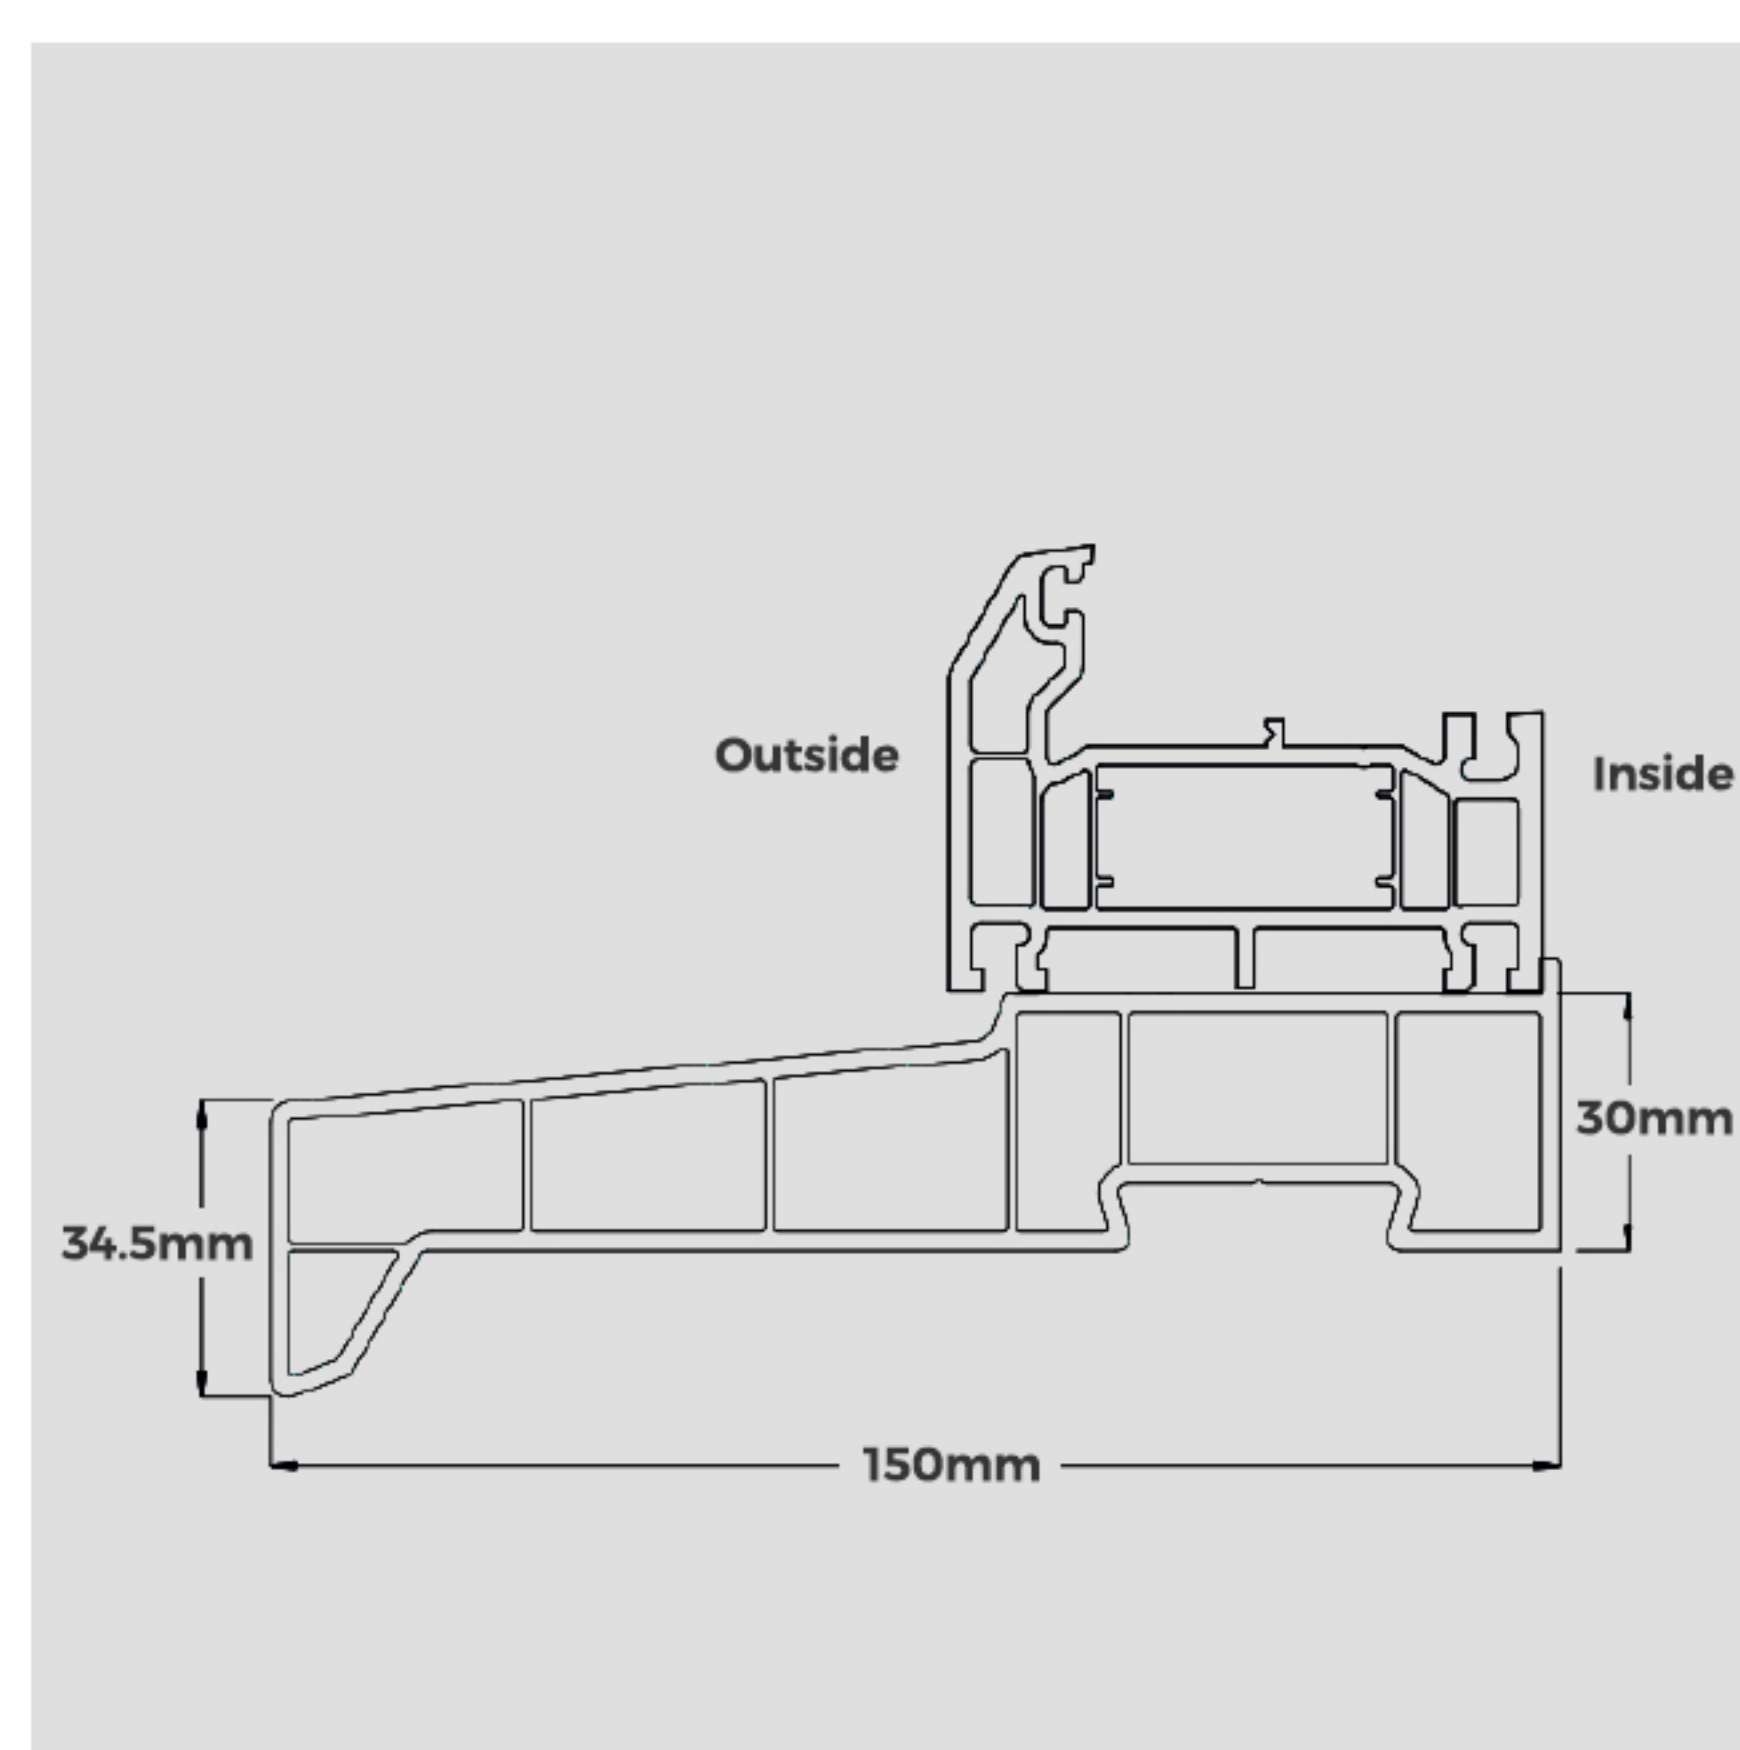

This is a cross section of the low PVC threshold, C70, on an 85mm cill.

This image, (of a low PVC threshold on an 85mm cill), demonstrates the additional height the cill creates, and how they fit together.

This is a cross section of the AM3-70 threshold, on a 180mm cill.

This is an AM3 threshold, not to be confused with the AM3-70

This is a cross section of the AM3 threshold, notice the ramped side.

This is an AM5EX Threshold, mobility certified, however unless a legal requirement we would not recommend it as due to the design the drainage can be poor. Notice the low ramped entrance

This threshold can only open outwards, and can't sit on a sill.

Threshold and Cill Guide

Threshold

AM3 (Available in silver and gold)

AM3-70

AM5EX (Mobility threshold) (Opens out)

Outerframe

67mm Outerframe

53mm Outerframe

Cill and threshold combinations

AM3-70 on 150mm Cill

Low PVC Threshold on 150mm Cill

Standard Threshold on 150mm Cill