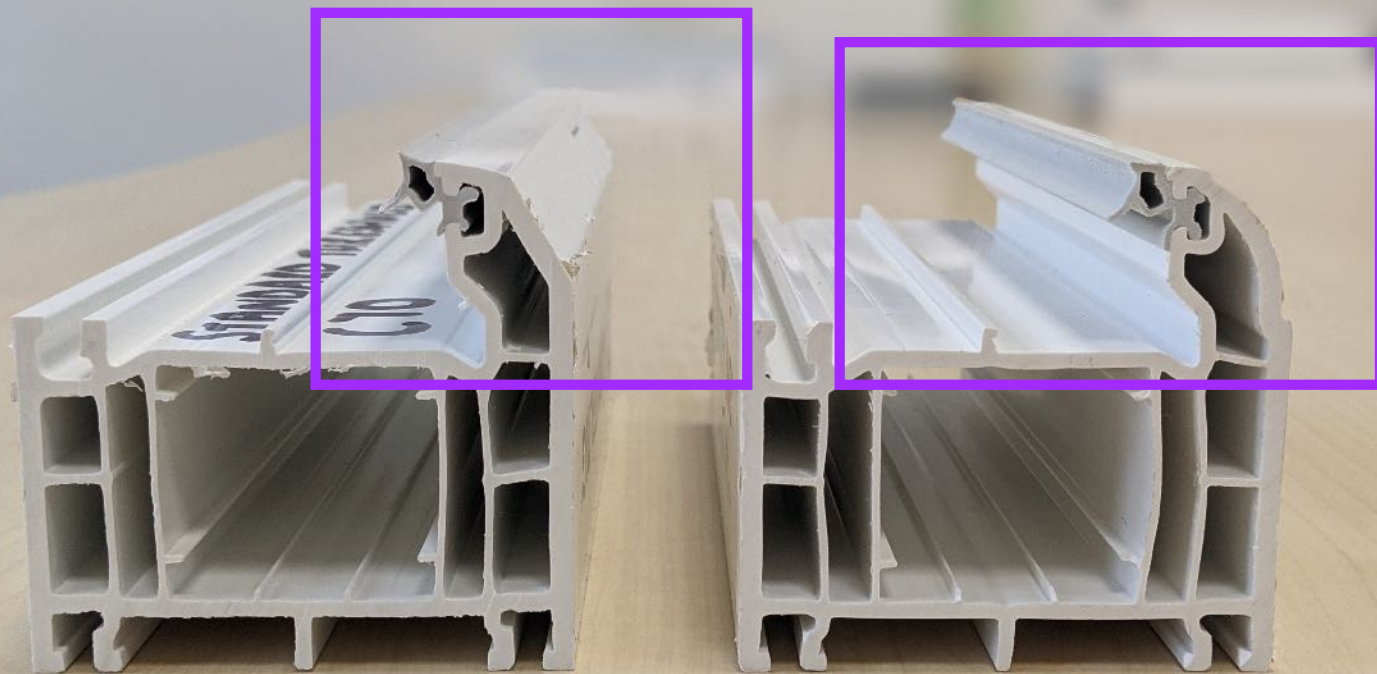

The following document contains images of Solidor thresholds, in various positions with annotation.

For dimensions of the threshold, please review the sill + threshold guide in the knowledge base.

This is a Solidor Standard threshold,
C70 profile

Cross section view of the Standard threshold, C70 profile

This is a C70 threshold

This is an O70 threshold

Notice the difference on the profile

This is the Standard threshold, O70 profile

This is a cross section of the O70 standard threshold

This is a standard threshold, C70

This is a Low PVC threshold, C70

Notice the difference in internal height

Low PVC threshold C70 profile

Cross section of the Low PVC threshold

This is a cross section of the low PVC threshold, C70, on a 180mm cill.

This is a cross section of the low PVC threshold, C70, on an 85mm cill.

This image, (of a low PVC threshold on an 85mm cill), demonstrates the additional height the cill creates, and how they fit together.