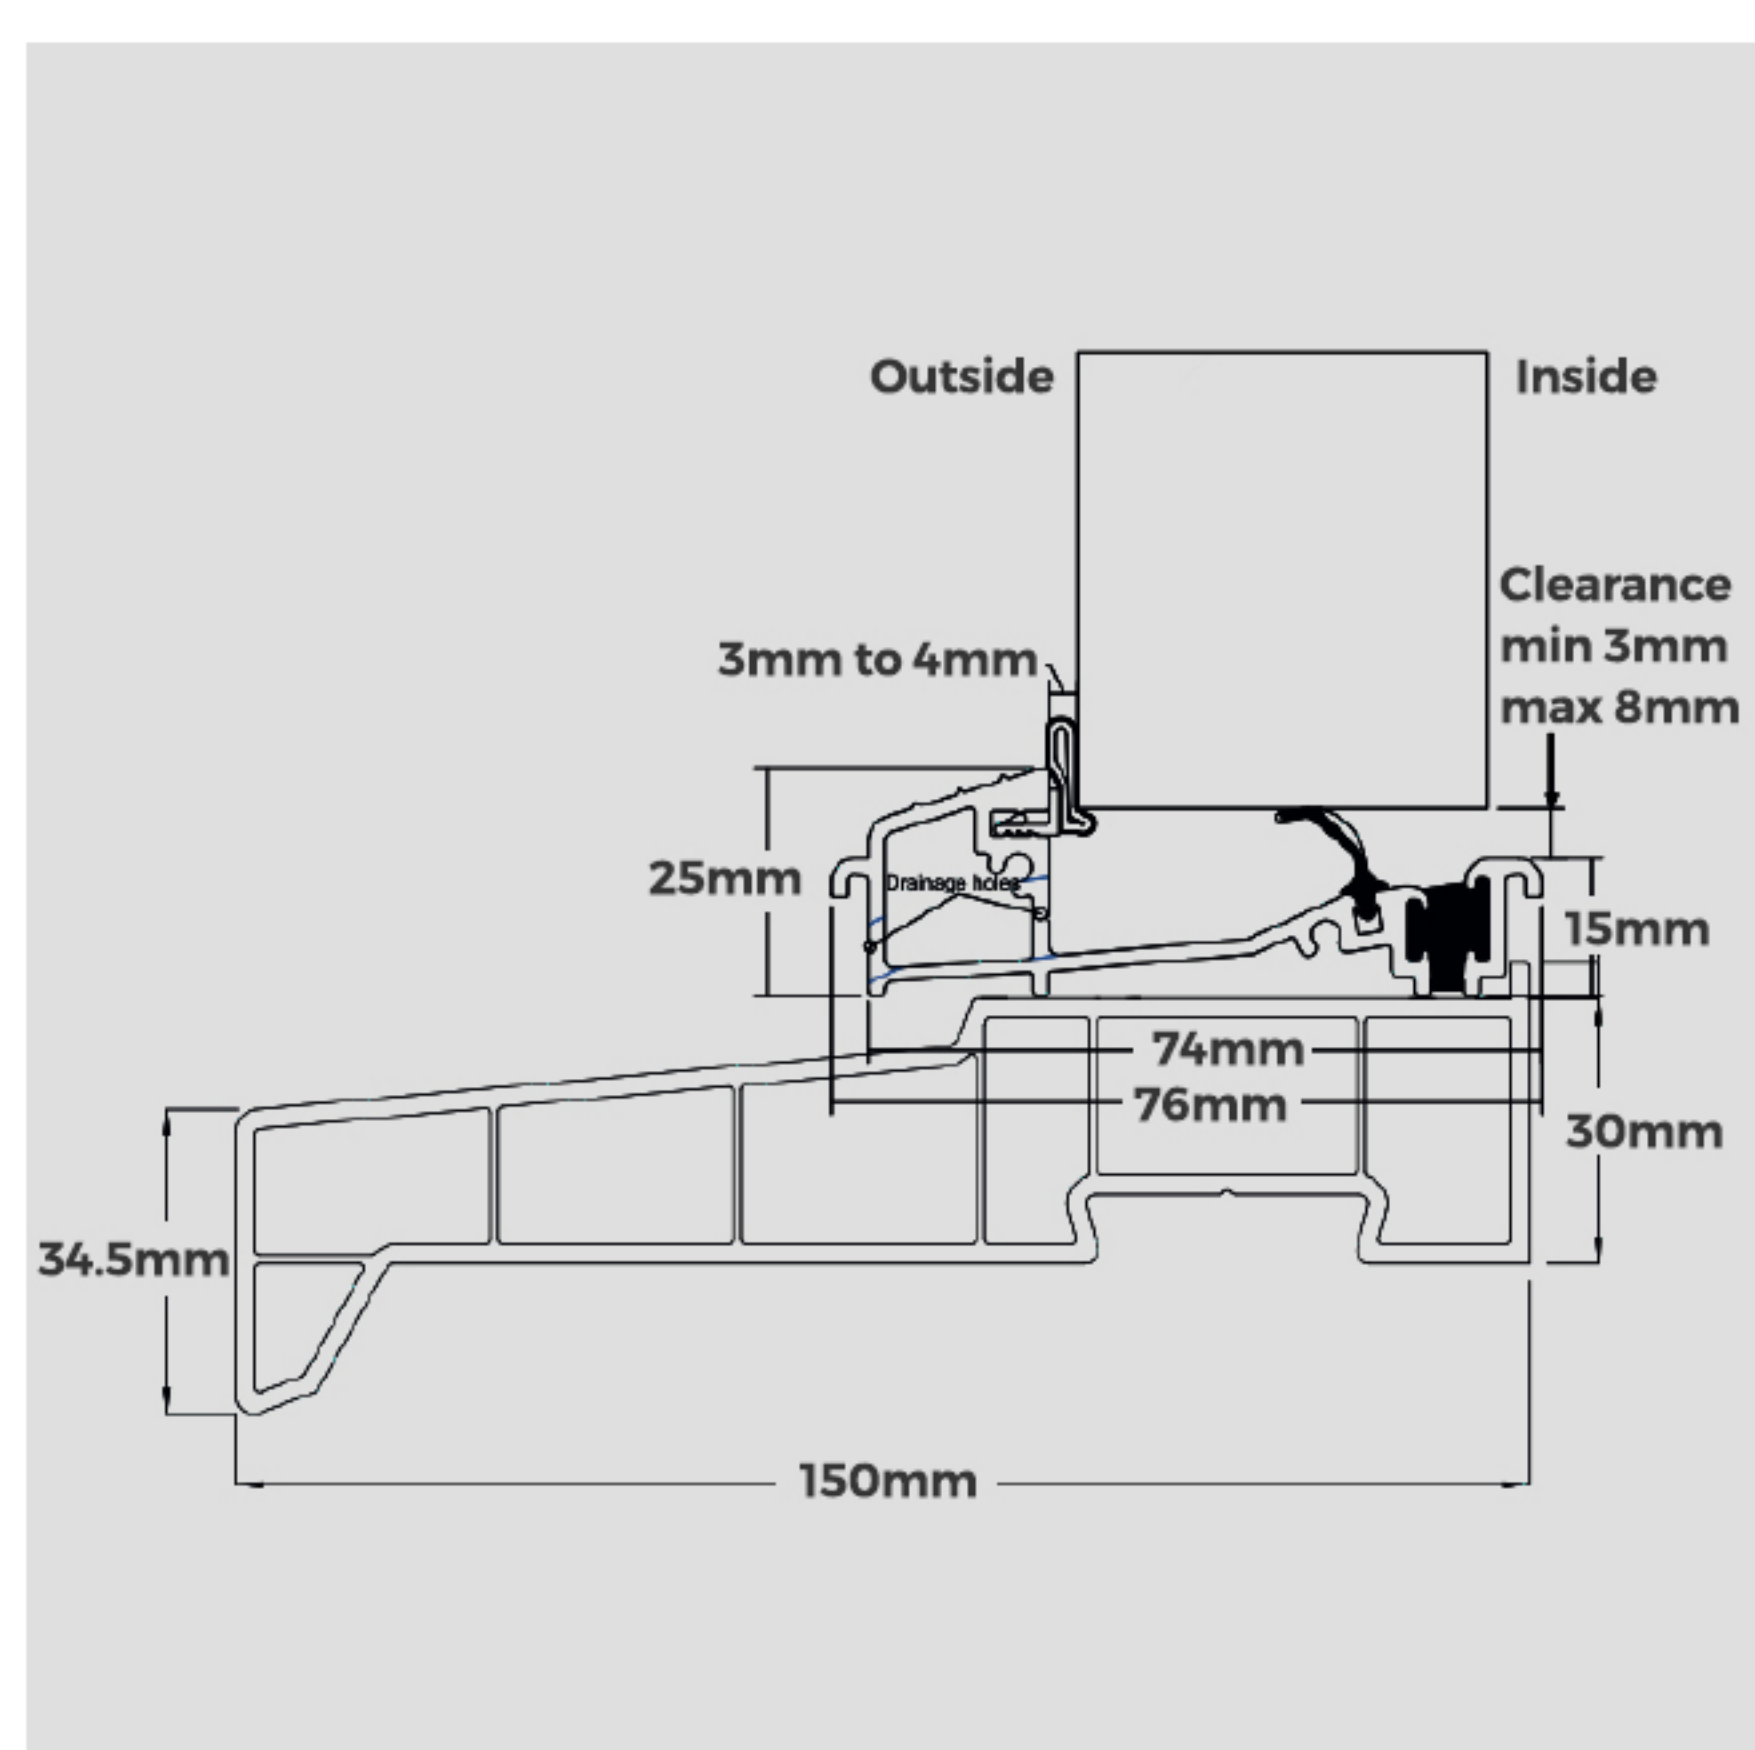

This is a cross section of the low PVC threshold, C70, on an 85mm cill.

This image, (of a low PVC threshold on an 85mm cill), demonstrates the additional height the cill creates, and how they fit together.

This is a cross section of the AM3-70 threshold, on a 180mm cill.

This is an AM3 threshold, not to be confused with the AM3-70

This is a cross section of the AM3 threshold, notice the ramped side.

This is an AM5EX Threshold, mobility certified, however unless a legal requirement we would not recommend it as due to the design the drainage can be poor. Notice the low ramped entrance

This threshold can only open outwards, and can't sit on a sill.

Threshold and Cill Guide

Threshold

AM3 (Available in silver and gold)

AM3-70

AM5EX (Mobility threshold) (Opens out)

Outerframe

67mm Outerframe

53mm Outerframe

Cill and threshold combinations

AM3-70 on 150mm Cill

Low PVC Threshold on 150mm Cill

Standard Threshold on 150mm Cill