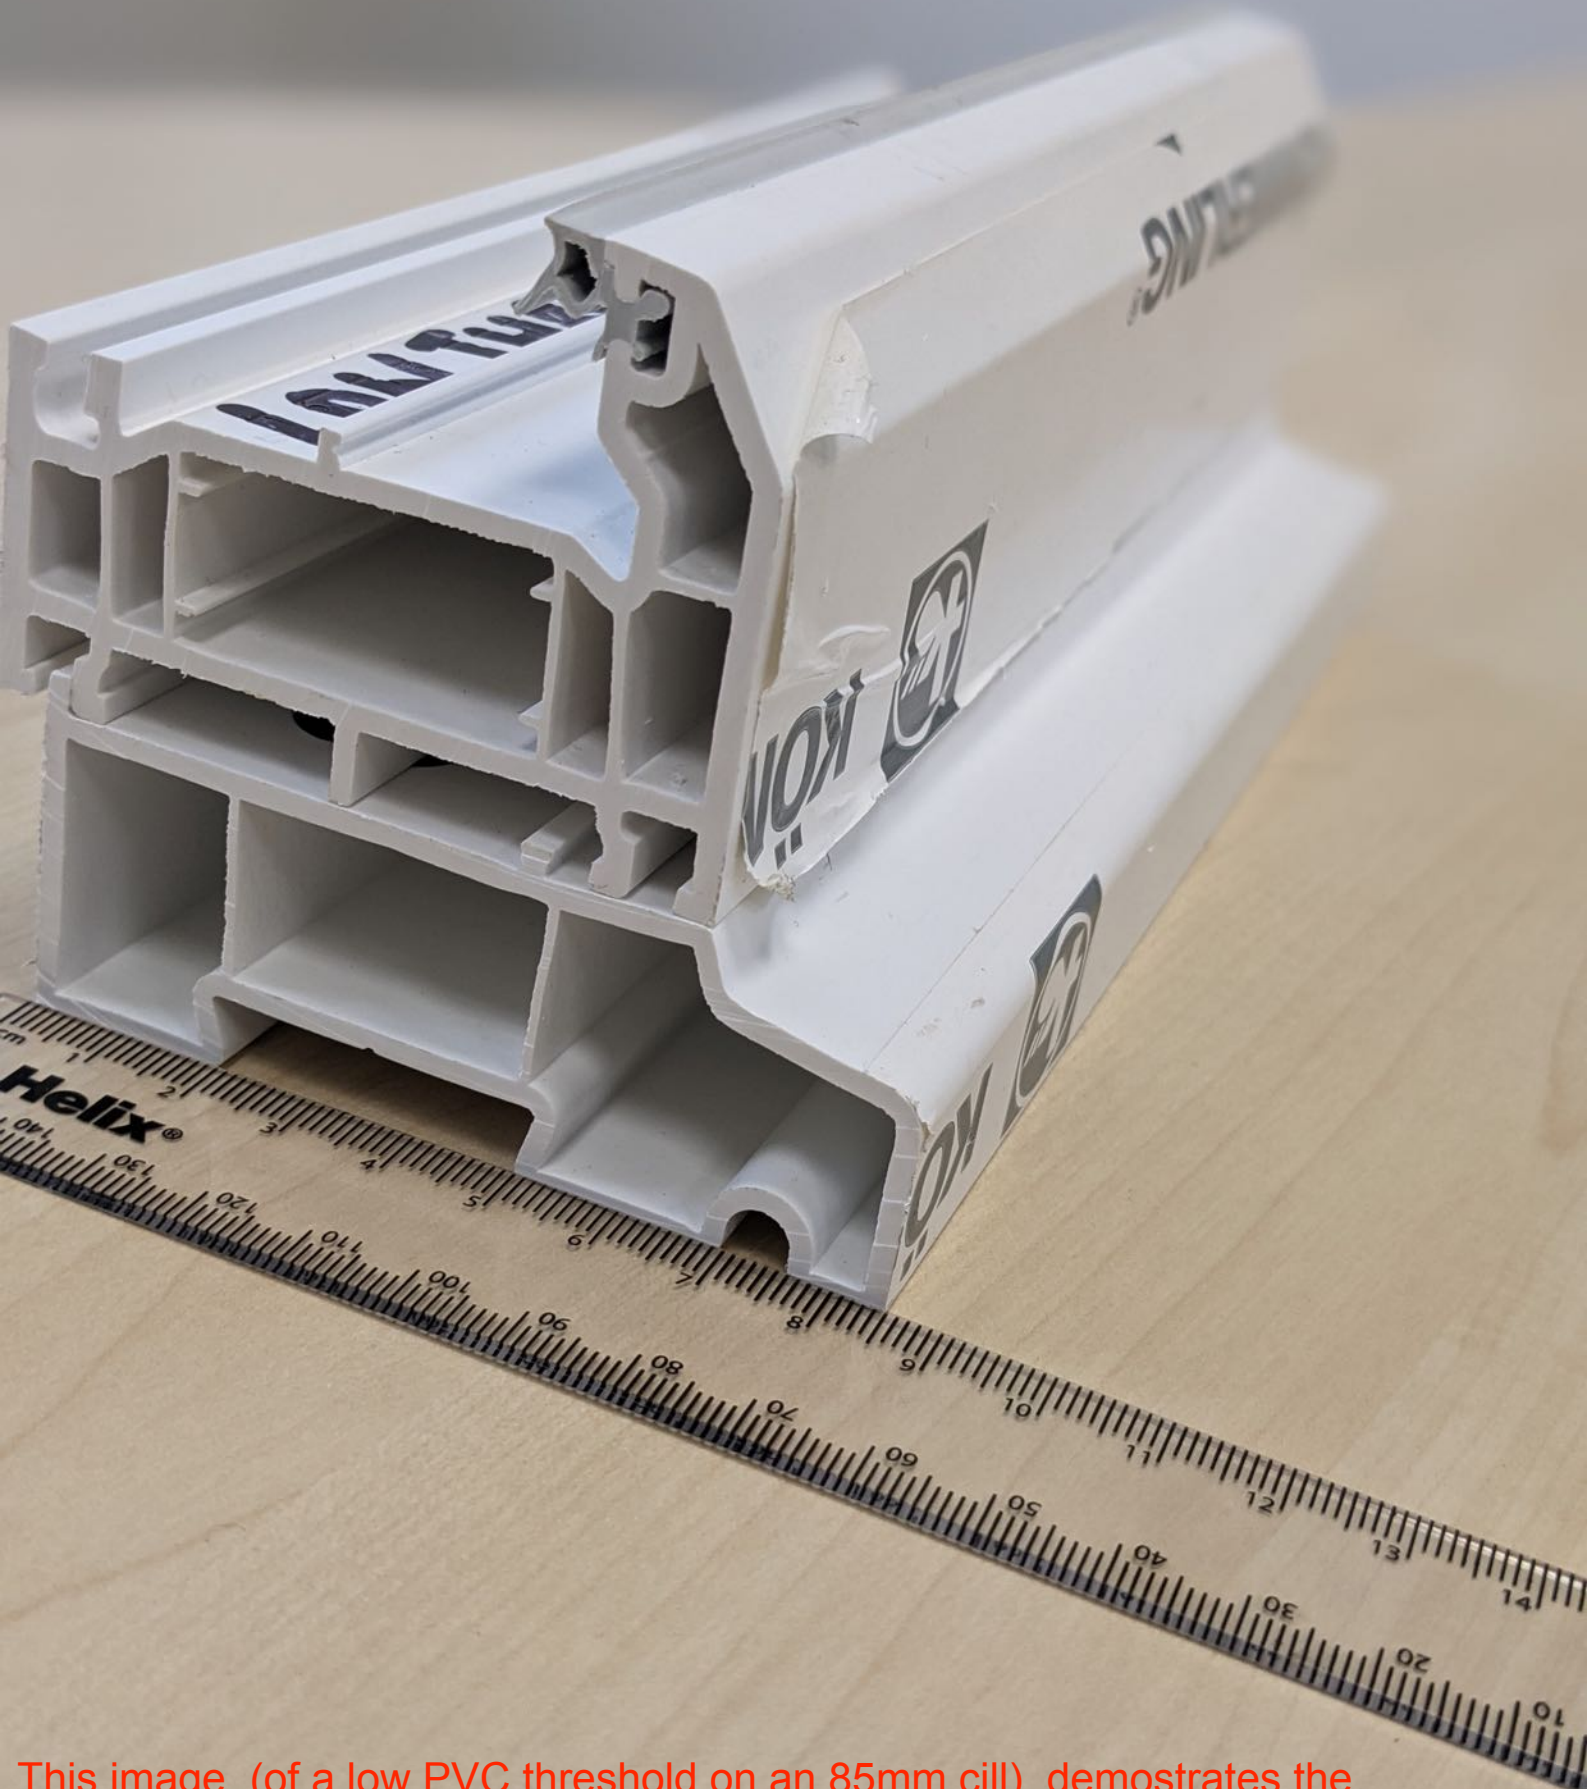

Cross section view of the Standard threshold, C70 profile

This is a C70 threshold

This is an O70 threshold

Notice the difference on the profile

This is the Standard threshold, O70 profile

This is a cross section of the O70 standard threshold

This is a standard threshold, C70

This is a Low PVC threshold, C70

Notice the difference in internal height

Low PVC threshold C70 profile

Cross section of the Low PVC threshold

This is a cross section of the low PVC threshold, C70, on a 180mm cill.

This is a cross section of the low PVC threshold, C70, on an 85mm cill.

This image, (of a low PVC threshold on an 85mm cill), demonstrates the additional height the cill creates, and how they fit together.

This is a cross section of the AM3-70 threshold, on a 180mm cill.

This is an AM3 threshold, not to be confused with the AM3-70

This is a cross section of the AM3 threshold, notice the ramped side.

This is an AM5EX Threshold, mobility certified, however unless a legal requirement we would not recommend it as due to the design the drainage can be poor. Notice the low ramped entrance