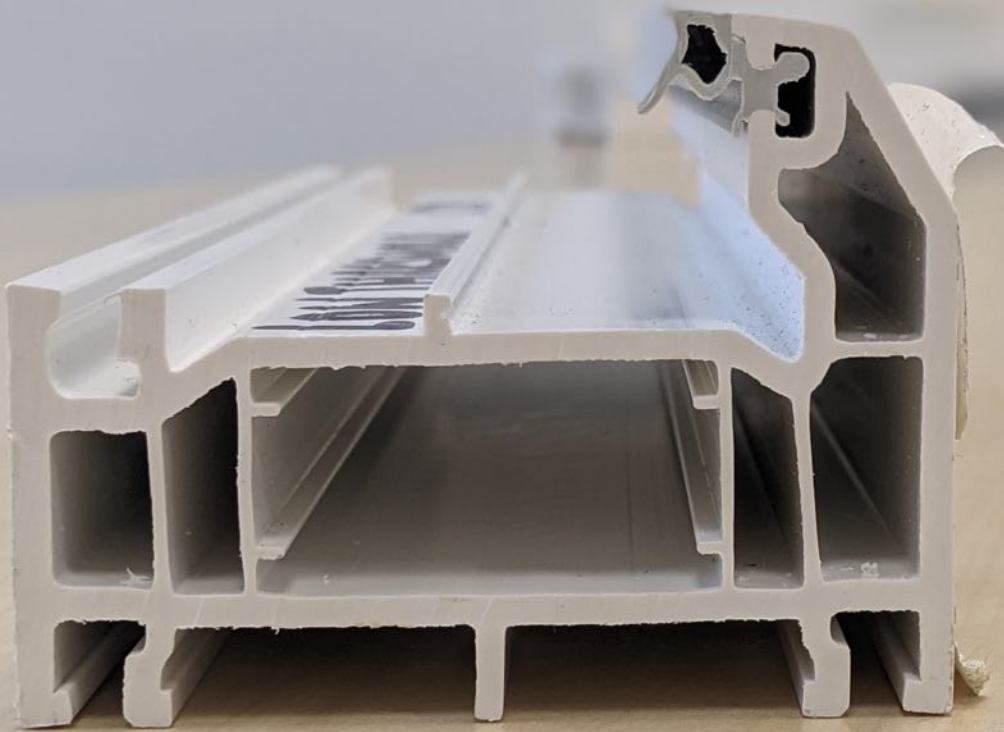

Cross section view of the Standard threshold, C70 profile

This is a C70 threshold

This is an O70 threshold

Notice the difference on the profile

This is the Standard threshold, O70 profile

This is a cross section of the O70 standard threshold

This is a standard threshold, C70

This is a Low PVC threshold, C70

Notice the difference in internal height

Low PVC threshold C70 profile

Cross section of the Low PVC threshold

This is a cross section of the low PVC threshold, C70, on a 180mm cill.

This is a cross section of the low PVC threshold, C70, on an 85mm cill.

This image, (of a low PVC threshold on an 85mm cill), demonstrates the additional height the cill creates, and how they fit together.

This is a cross section of the AM3-70 threshold, on a 180mm cill.

This is an AM3 threshold, not to be confused with the AM3-70

This is a cross section of the AM3 threshold, notice the ramped side.

This is an AM5EX Threshold, mobility certified, however unless a legal requirement we would not recommend it as due to the design the drainage can be poor. Notice the low ramped entrance