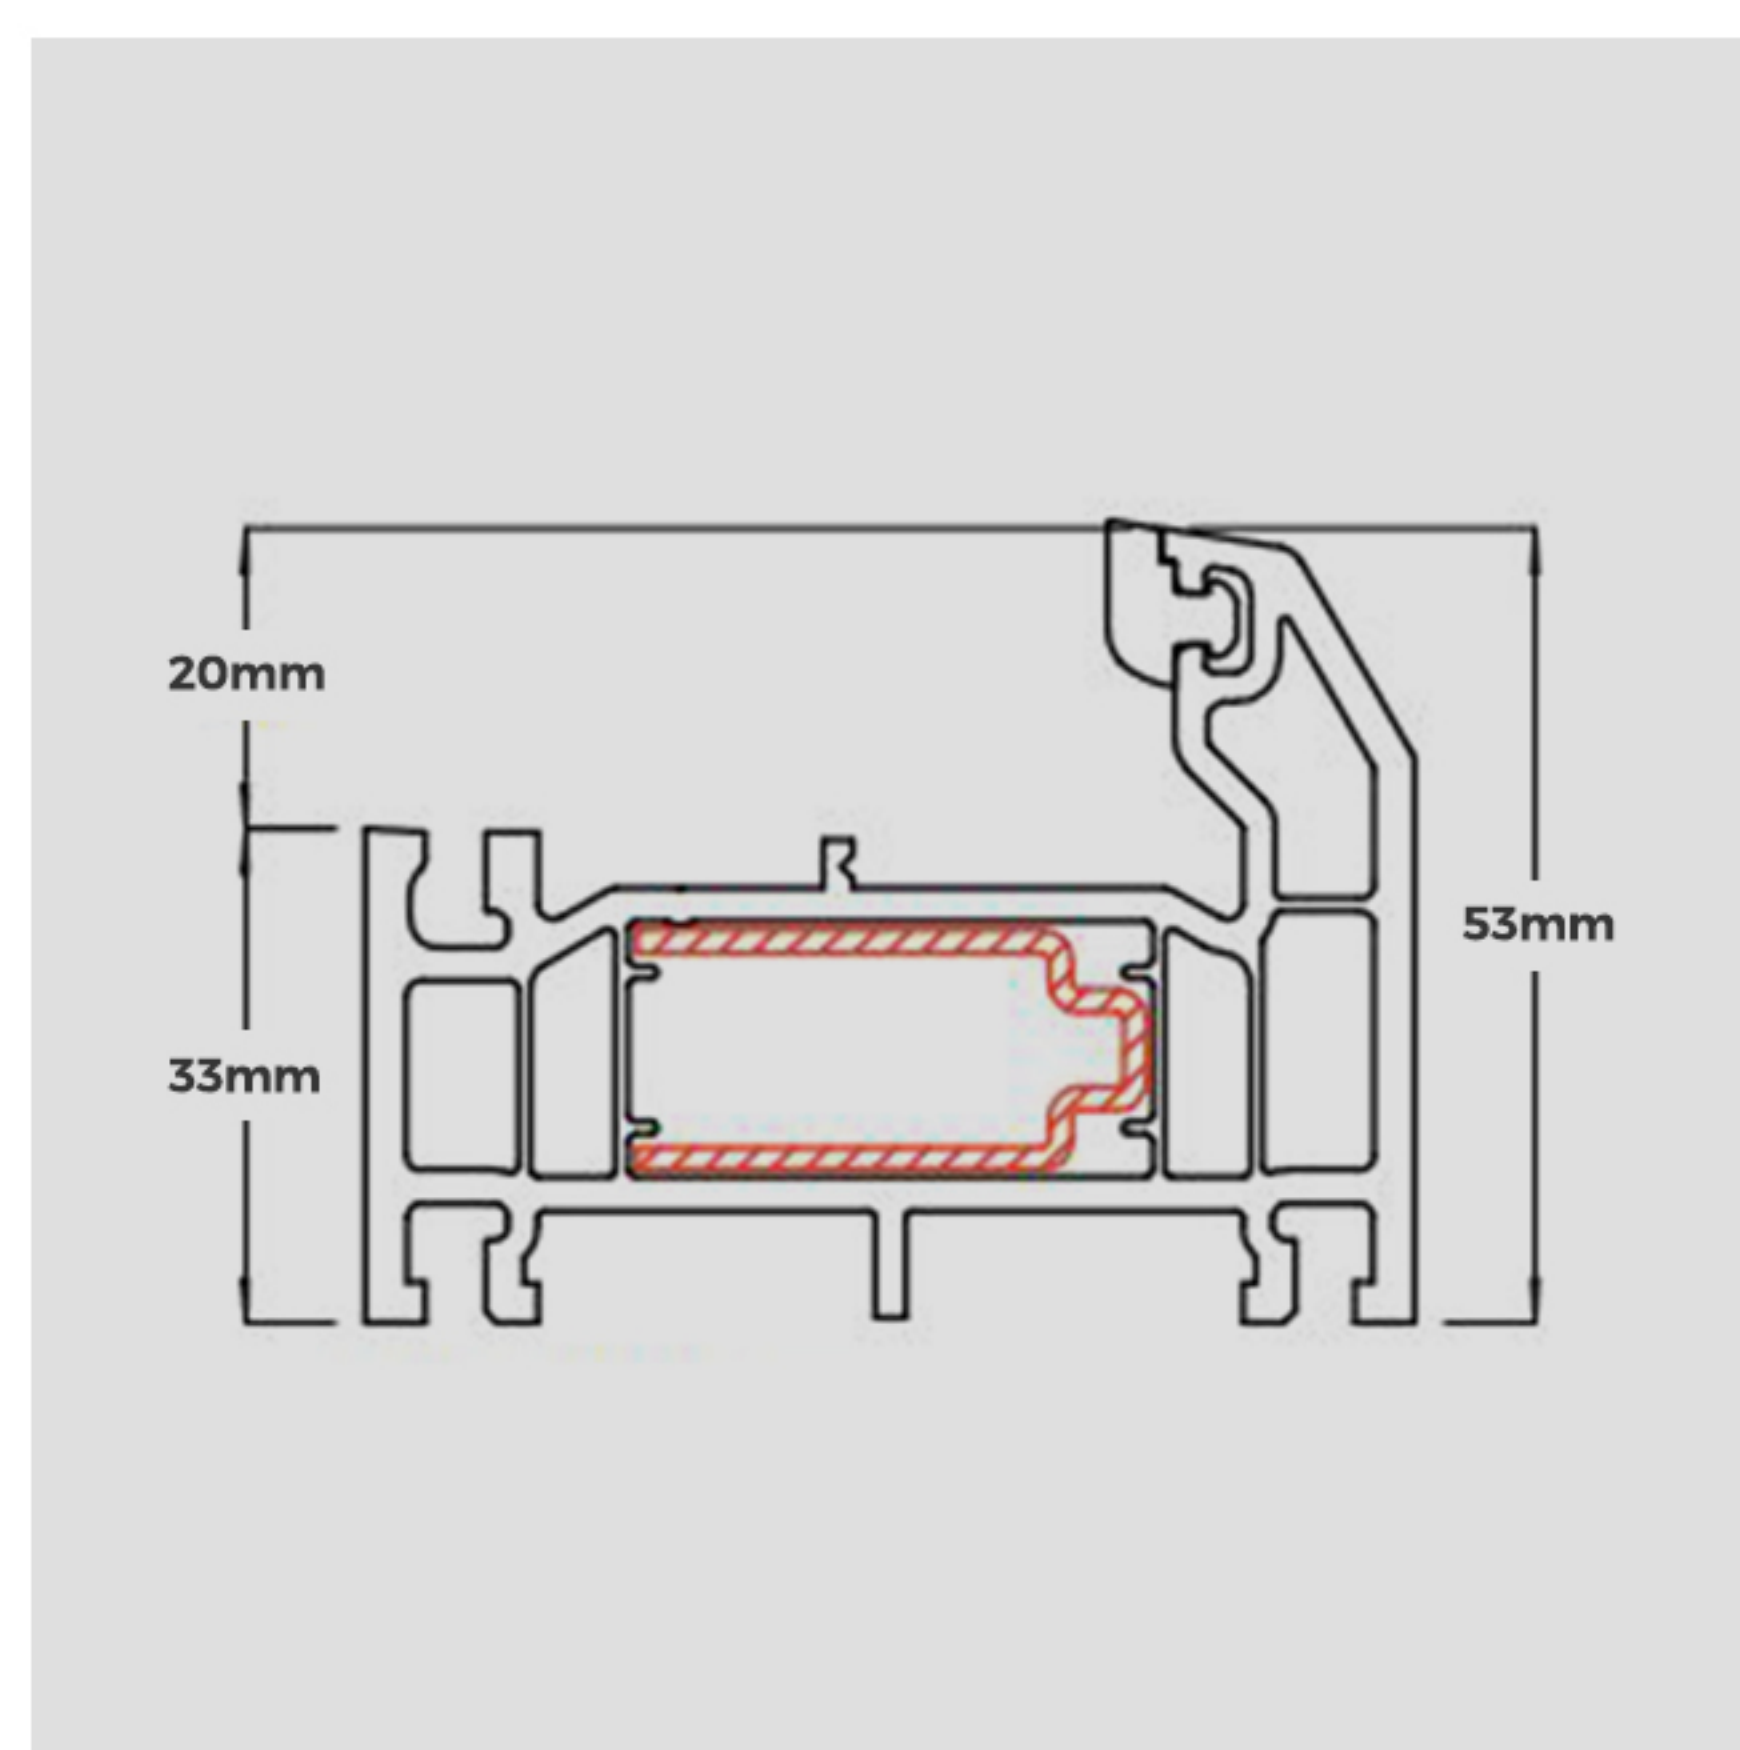

This is a cross section of the low PVC threshold, C70, on an 85mm cill.

This image, (of a low PVC threshold on an 85mm cill), demonstrates the additional height the cill creates, and how they fit together.

This is a cross section of the AM3-70 threshold, on a 180mm cill.

This is an AM3 threshold, not to be confused with the AM3-70

This is a cross section of the AM3 threshold, notice the ramped side.

This is an AM5EX Threshold, mobility certified, however unless a legal requirement we would not recommend it as due to the design the drainage can be poor. Notice the low ramped entrance

This threshold can only open outwards, and can't sit on a sill.

Threshold and Cill Guide

Threshold

AM3 (Available in silver and gold)

AM3-70

AM5EX (Mobility threshold) (Opens out)

Outerframe

67mm Outerframe

53mm Outerframe

Cill and threshold combinations

AM3-70 on 150mm Cill

Low PVC Threshold on 150mm Cill

Standard Threshold on 150mm Cill