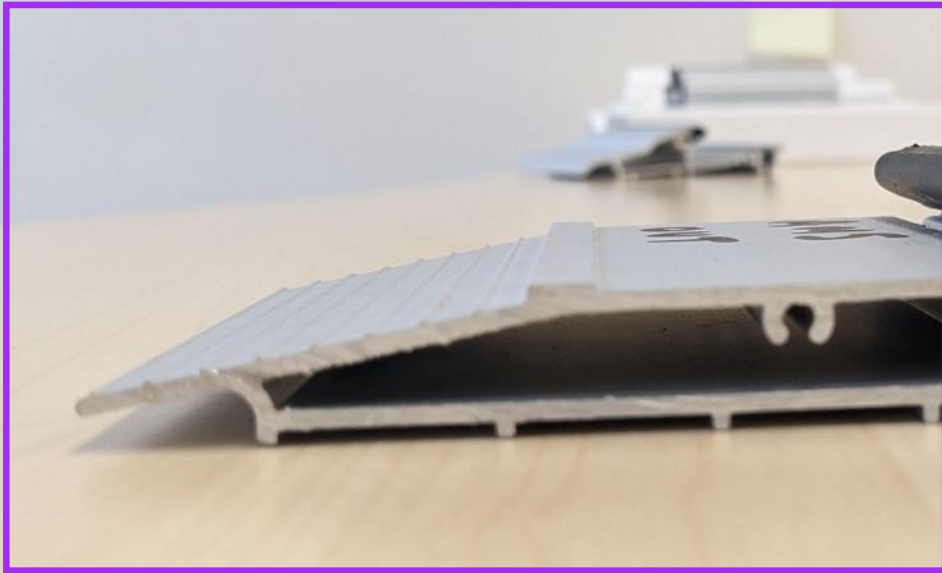

This is a cross section of the low PVC threshold, C70, on an 85mm cill.

This image, (of a low PVC threshold on an 85mm cill), demonstrates the additional height the cill creates, and how they fit together.

This is a cross section of the AM3-70 threshold, on a 180mm cill.

This is an AM3 threshold, not to be confused with the AM3-70

This is a cross section of the AM3 threshold, notice the ramped side.

This is an AM5EX Threshold, mobility certified, however unless a legal requirement we would not recommend it as due to the design the drainage can be poor. Notice the low ramped entrance