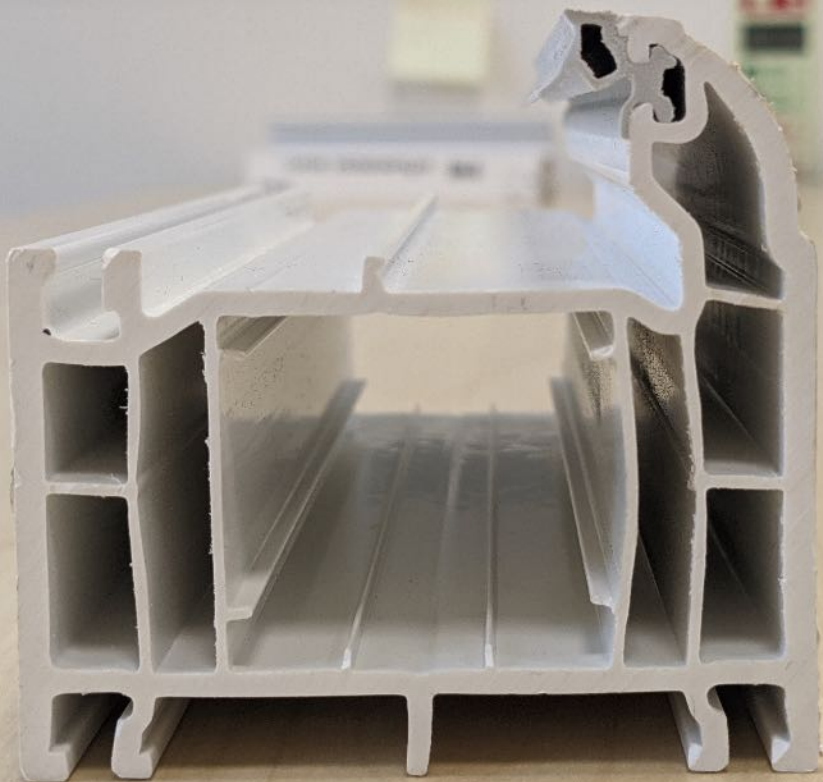

The following document contains images of Solidor thresholds, in various positions with annotation.

For dimensions of the threshold, please review the sill + threshold guide in the knowledge base.

This is a Solidor Standard threshold,
C70 profile

Cross section view of the Standard threshold, C70 profile

This is a C70 threshold

This is an O70 threshold

Notice the difference on the profile

This is the Standard threshold, O70 profile

This is a cross section of the O70 standard threshold

This is a standard threshold, C70

This is a Low PVC threshold, C70

Notice the difference in internal height

Low PVC threshold C70 profile

Cross section of the Low PVC threshold

This is a cross section of the low PVC threshold, C70, on a 180mm cill.

This is a cross section of the low PVC threshold, C70, on an 85mm cill.

This image, (of a low PVC threshold on an 85mm cill), demonstrates the additional height the cill creates, and how they fit together.