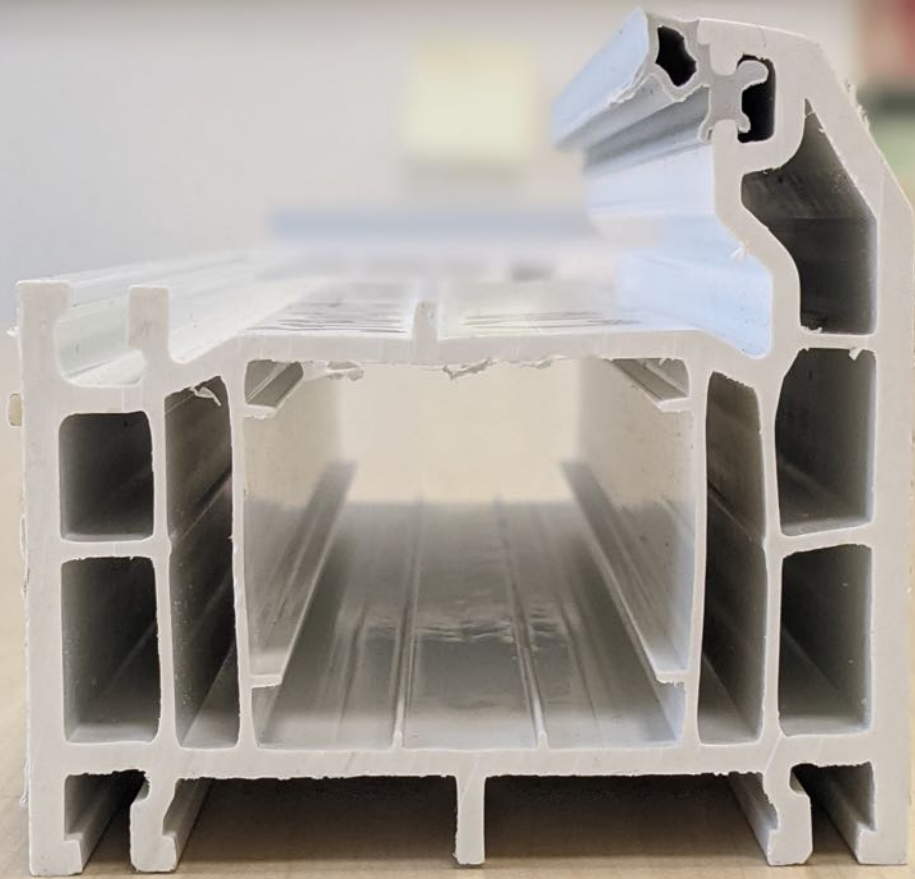

The following document contains images of Solidor thresholds, in various positions with annotation.

For dimensions of the threshold, please review the sill + threshold guide in the knowledge base.

This is a Solidor Standard threshold,
C70 profile

Cross section view of the Standard threshold, C70 profile

This is a C70 threshold

This is an O70 threshold

Notice the difference on the profile

This is the Standard threshold, O70 profile

This is a cross section of the O70 standard threshold

This is a standard threshold, C70

This is a Low PVC threshold, C70

Notice the difference in internal height

Low PVC threshold C70 profile

Cross section of the Low PVC threshold

This is a cross section of the low PVC threshold, C70, on a 180mm cill.

This is a cross section of the low PVC threshold, C70, on an 85mm cill.

This image, (of a low PVC threshold on an 85mm cill), demonstrates the additional height the cill creates, and how they fit together.