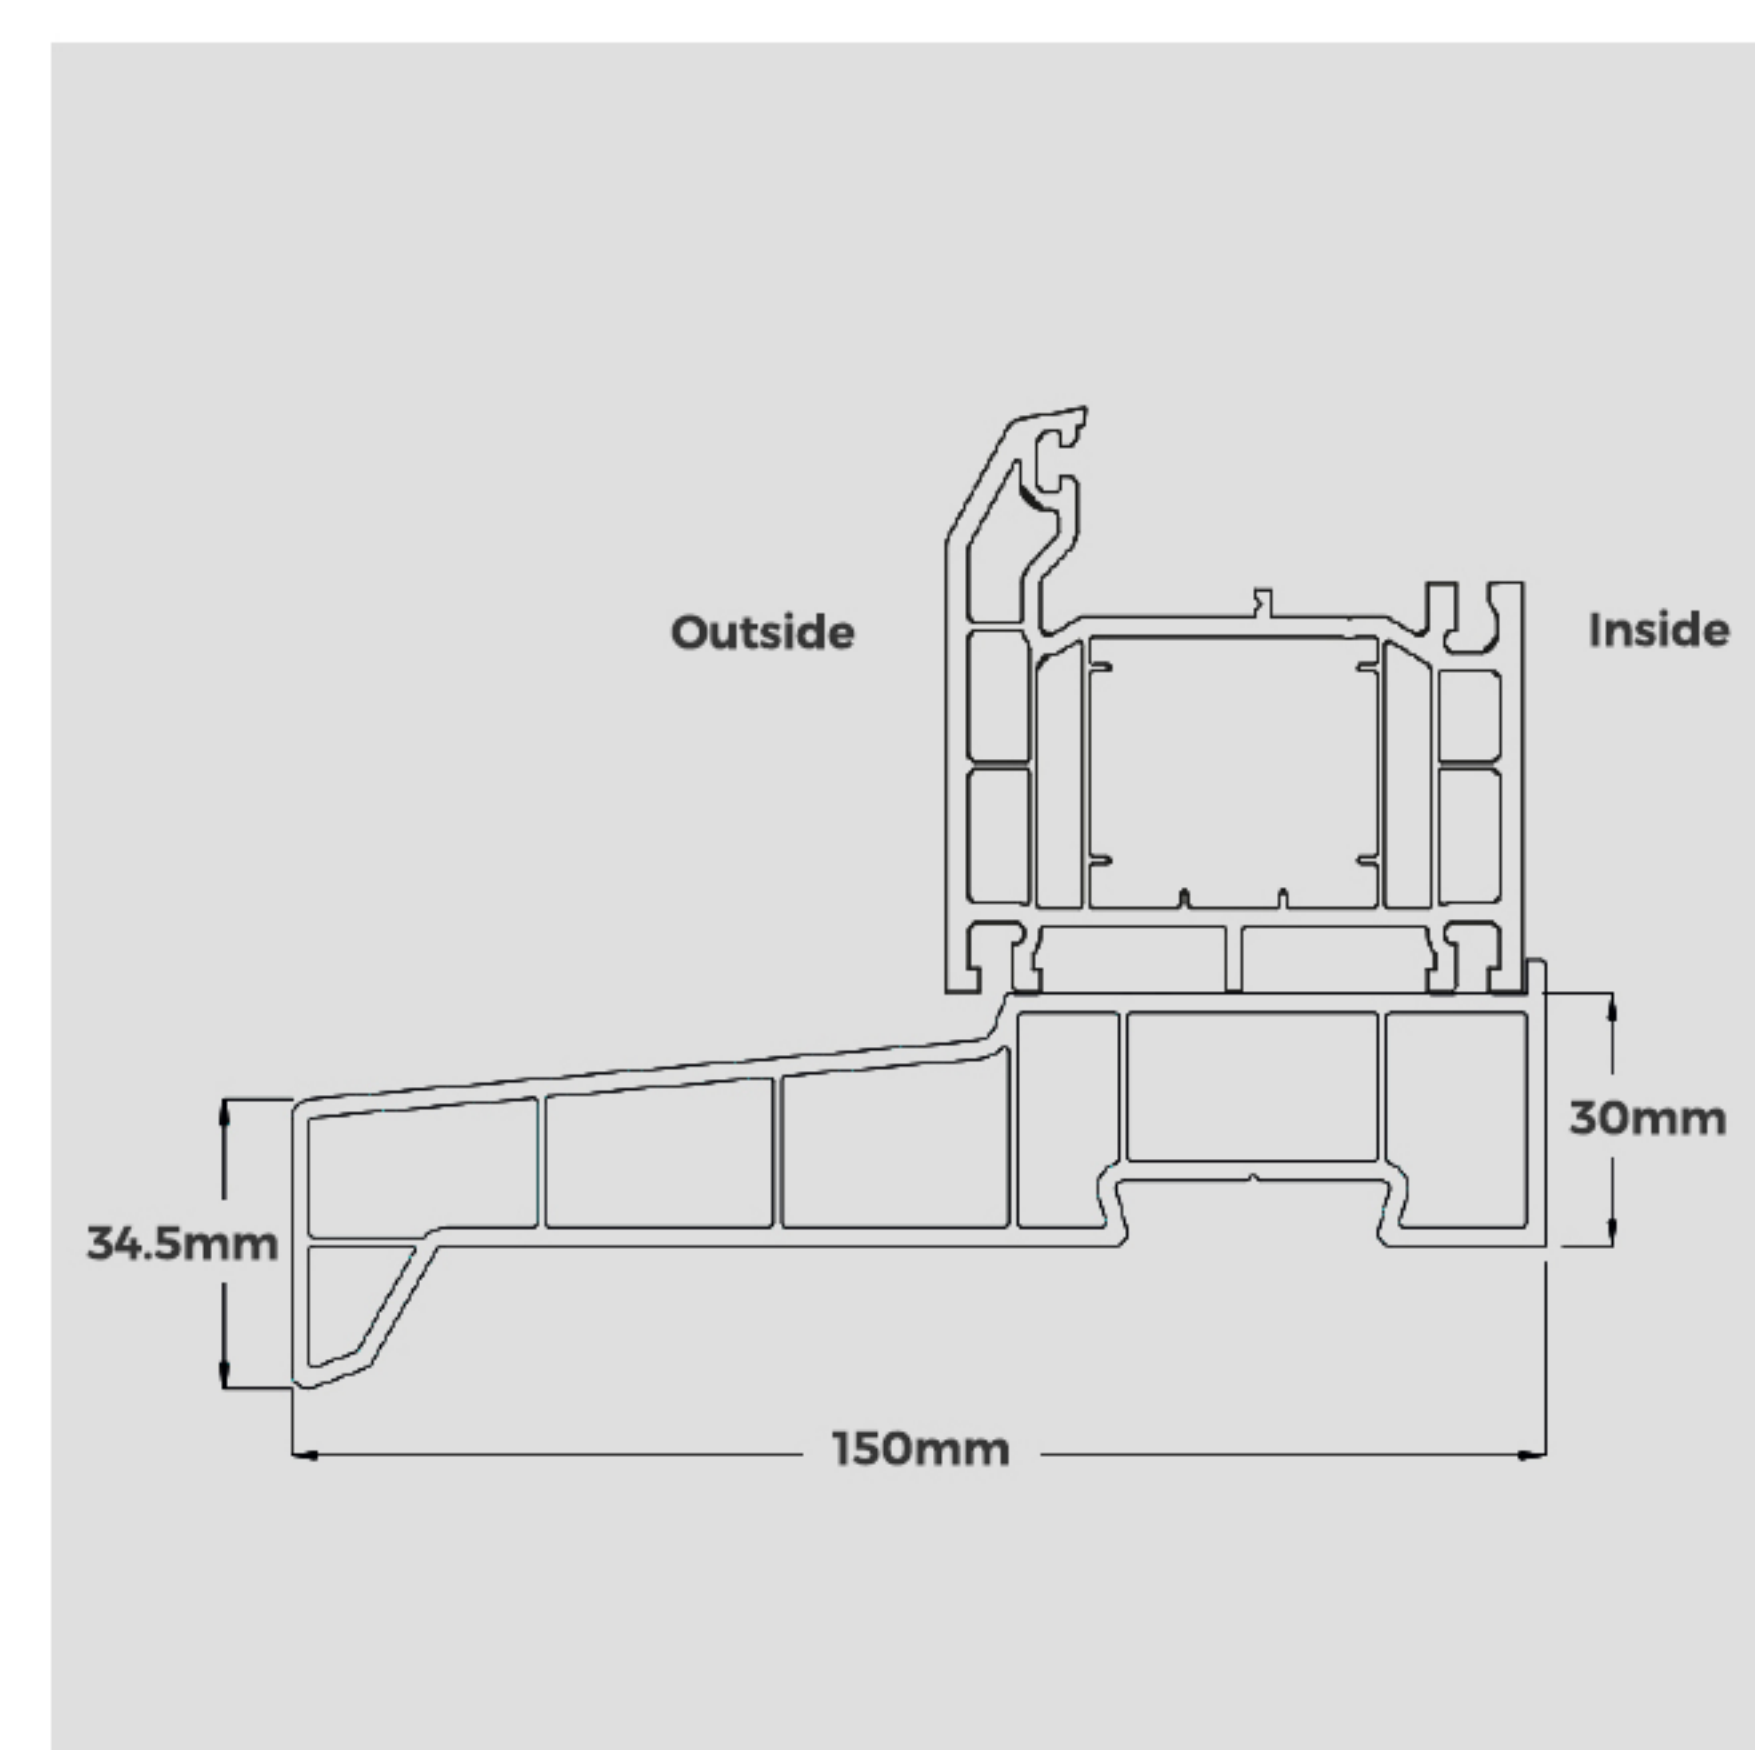

This is a standard threshold, C70

This is a Low PVC threshold, C70

Notice the difference in internal height

Low PVC threshold C70 profile

Cross section of the Low PVC threshold

This is a cross section of the low PVC threshold, C70, on a 180mm cill.

This is a cross section of the low PVC threshold, C70, on an 85mm cill.

This image, (of a low PVC threshold on an 85mm cill), demonstrates the additional height the cill creates, and how they fit together.

This is a cross section of the AM3-70 threshold, on a 180mm cill.

This is an AM3 threshold, not to be confused with the AM3-70

This is a cross section of the AM3 threshold, notice the ramped side.

This is an AM5EX Threshold, mobility certified, however unless a legal requirement we would not recommend it as due to the design the drainage can be poor. Notice the low ramped entrance

53mm Outerframe

Cill and threshold combinations

AM3-70 on 150mm Cill

Low PVC Threshold on 150mm Cill

Standard Threshold on 150mm Cill