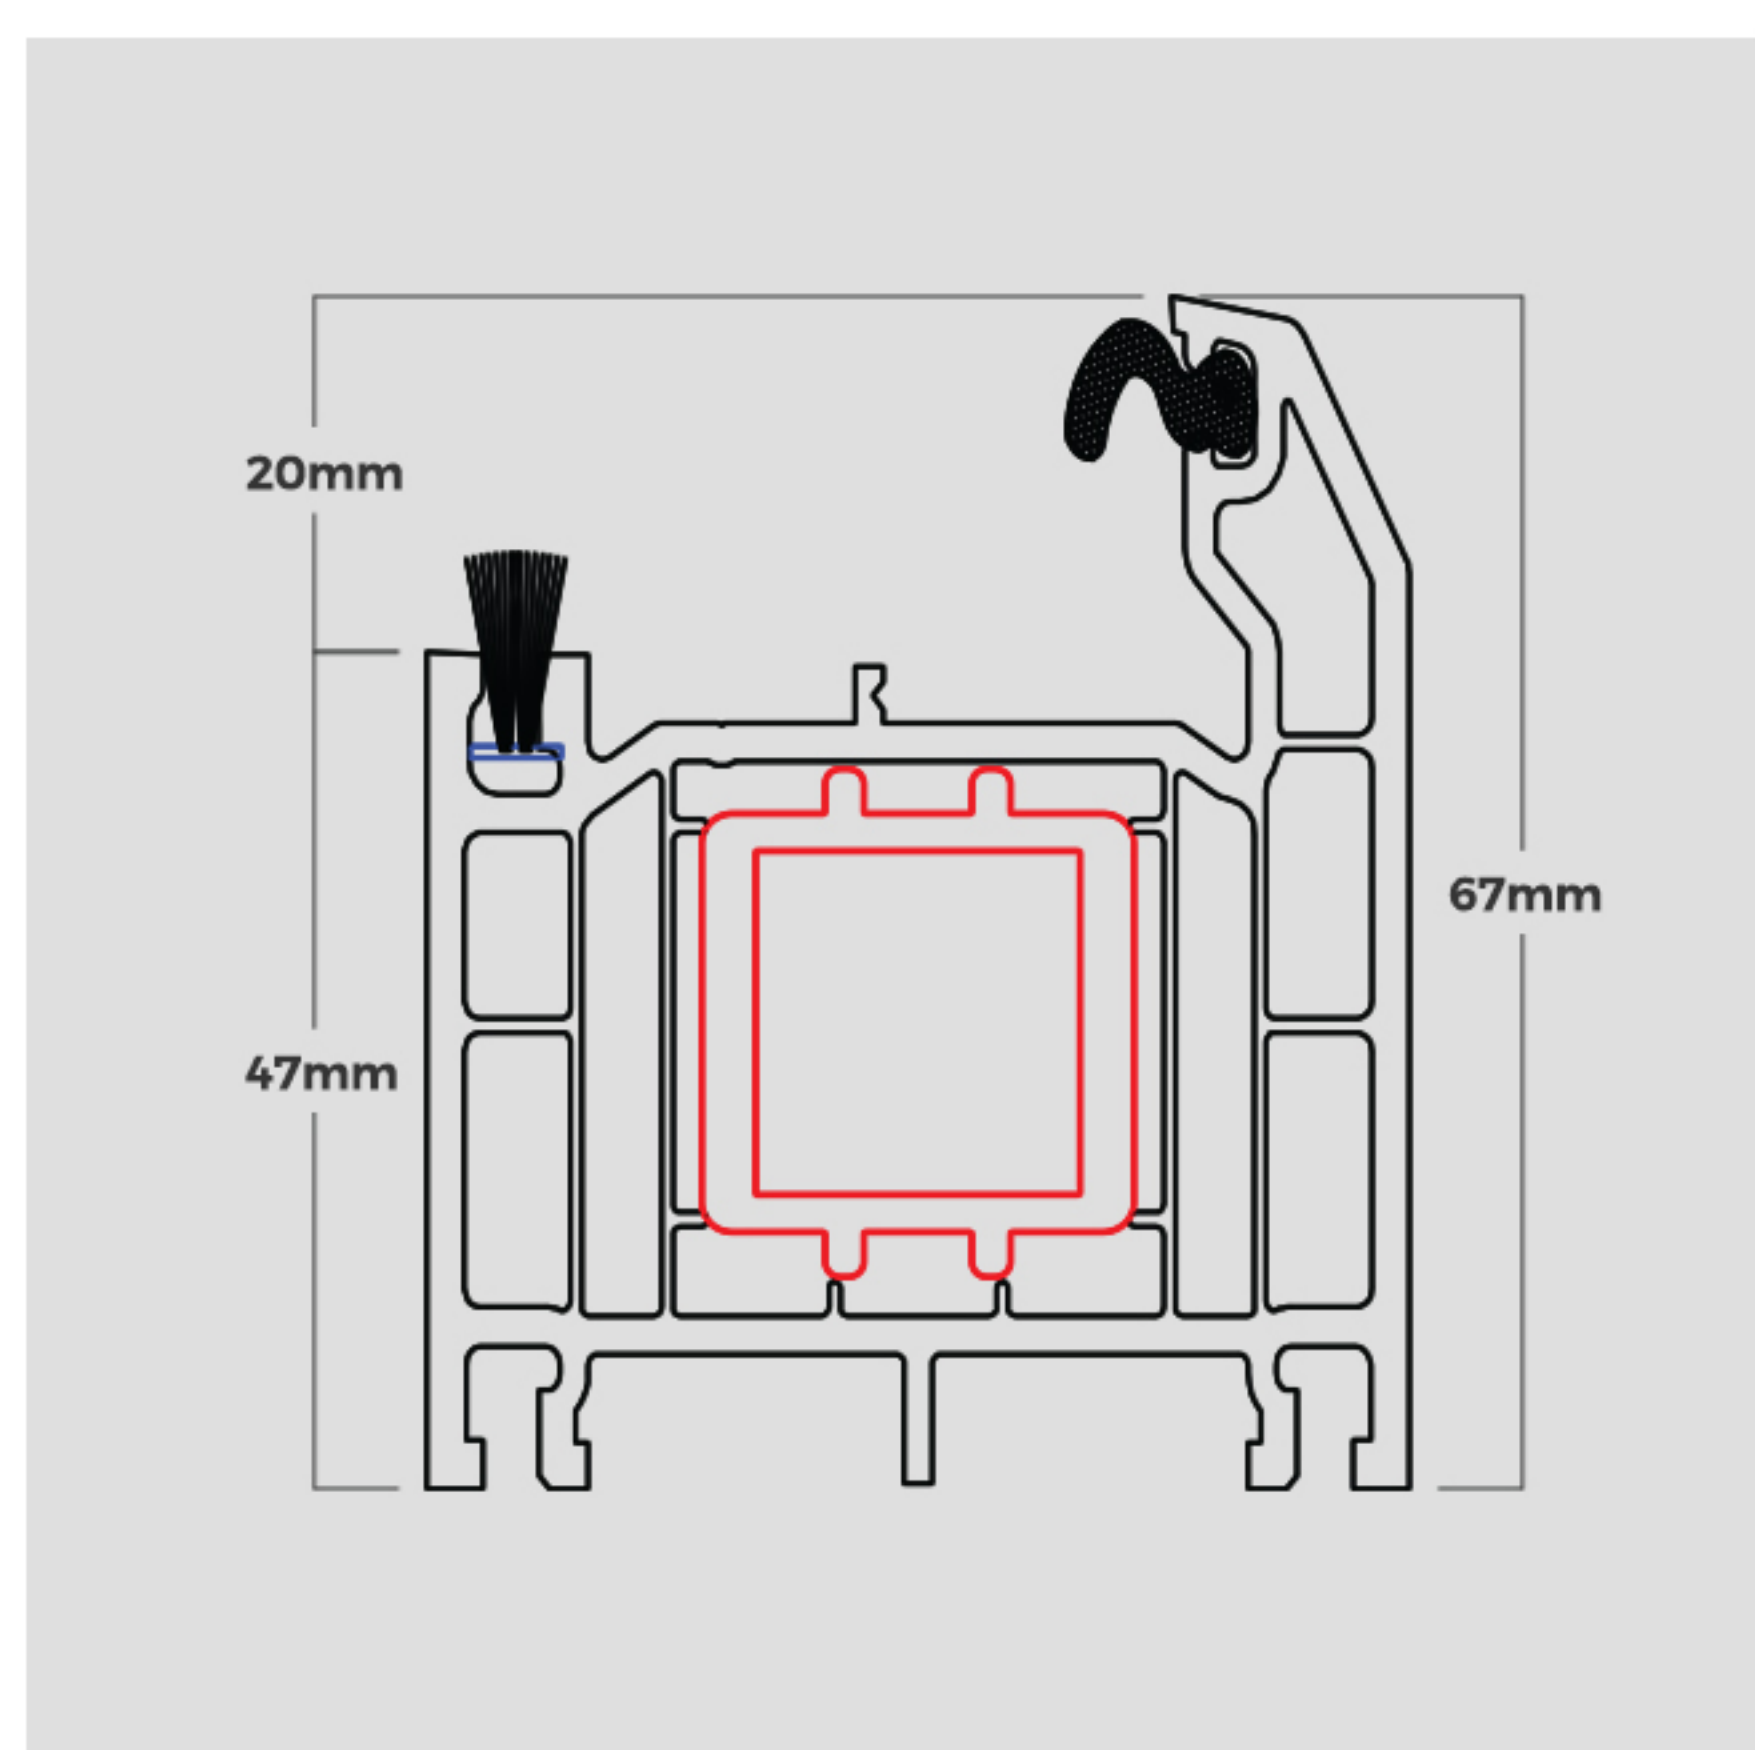

This is a cross section of the low PVC threshold, C70, on an 85mm cill.

This image, (of a low PVC threshold on an 85mm cill), demonstrates the additional height the cill creates, and how they fit together.

This is a cross section of the AM3-70 threshold, on a 180mm cill.

This is an AM3 threshold, not to be confused with the AM3-70

This is a cross section of the AM3 threshold, notice the ramped side.

This is an AM5EX Threshold, mobility certified, however unless a legal requirement we would not recommend it as due to the design the drainage can be poor. Notice the low ramped entrance

This threshold can only open outwards, and can't sit on a sill.

Threshold and Cill Guide

Threshold

AM3 (Available in silver and gold)

AM3-70

AM5EX (Mobility threshold) (Opens out)

Outerframe

67mm Outerframe

53mm Outerframe

Cill and threshold combinations

AM3-70 on 150mm Cill

Low PVC Threshold on 150mm Cill

Standard Threshold on 150mm Cill